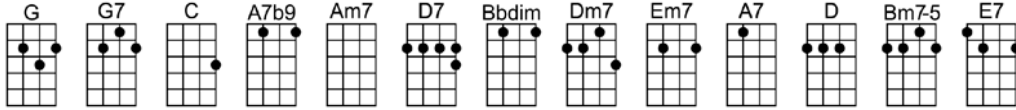

# ZING A LITTLE ZONG

4/4 1...2...1234

**G G7 C A7b9**

**Zing, Zing, Zing a little Zong with me**

**Am7 D7 G**  
**I know we're not beside the Zuider Zee**

**G Bbdim Am7 D7**  
**But when you're zittin' by the zide of me**

**Am7 D7 G D7**  
**I want to zing a little zong.**

**G G7 C A7b9**  
**Zing zome zentimental melody**

**Am7 D7 G**  
**About a chapel or an apple tree**

**G Bbdim Am7 D7**  
**About a couple living happi - ly**

**Am7 D7 G**  
**And I'll be glad to zing a-long**

**Dm7 G7 C**  
**This ain't the zeason for getting' kinda zilly**

**Dm7 G7 C**  
**You really are a dolly, a dolly and a dilly**

**Em7 A7 D**  
**You got a reason to cuddle kinda close to me**

**Em7 A7 Am7 D7**  
**And we can do a very clever piece of.... close harmony**

**G G7 C A7b9**  
**Oh! Zing, zing, zing it's getting late my pet**

**Am7 D7 G**  
**We've got a most important date to zet**