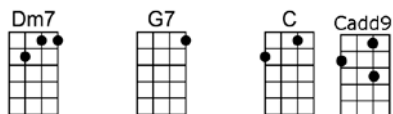

And your heart will lead you home.