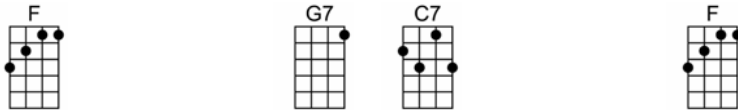

# YANKEE DOODLE DANDY<sub>(BAR)</sub> w.m. George M. Cohan

I'm a Yankee Doodle Dandy, Yankee Doodle do or die

A real-live nephew of my Uncle Sam, born on the fourth of July

I've Got a Yankee Doodle Sweetheart, she's my Yankee Doodle joy

Yankee Doodle went to London just to ride the po-nies,

I am that Yankee Doodle Boy.....

I am that Yankee Doodle Boy

# YANKEE DOODLE DANDY w.m. George M. Cohan

4/4 1...2...1234

F                                  G7      C7                                  F  
 I'm a Yankee Doodle Dandy, Yankee Doodle do or die

D7                                  Gm                  G7                                  C7      C7+5  
 A real-live nephew of my Uncle Sam, born on the fourth of Ju-ly

F                                  G7                  C7                                  F  
 I've Got a Yankee Doodle Sweetheart, she's my Yankee Doodle joy

F    D7  
 Yankee Doodle went to London just to ride the po-nies,