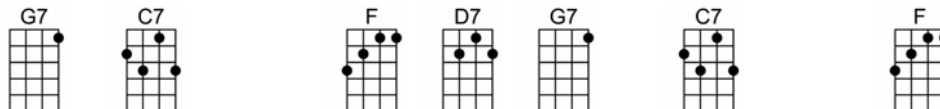

I am that Yankee Doodle Boy.....

I am that Yankee Doodle Boy