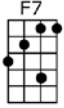

I'm worried now, but I won't be worried long

I went across the river, and I laid down to sleep

I went across the river, and I laid down to sleep

I went across the river, and I laid down to sleep

When I woke up, I had shackles on my feet

CHORUS

Twenty-one links of chain around my leg

Twenty-one links of chain around my leg

Twenty-one links of chain around my leg

And on each link, an initial of my name

CHORUS

p.2. Worried Man Blues

I asked the judge, what's gonna be my fine