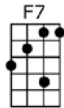

WORRIED MAN BLUES_(BAR)

4/4 1...2...123 (without intro)

Intro: |  | / | / |  | / |

Chorus:

It takes a worried man to sing a worried song

It takes a worried man to sing a worried song

It takes a worried man to sing a worried song

I'm worried now, but I won't be worried long

I went across the river, and I laid down to sleep

I went across the river, and I laid down to sleep

I went across the river, and I laid down to sleep

When I woke up, I had shackles on my feet

I went across the river, and I laid down to sleep
C7 F
When I woke up, I had shackles on my feet
CHORUS

F F7
Twenty-one links of chain around my leg
Bb F
Twenty-one links of chain around my leg

Twenty-one links of chain around my leg
C7 F
And on each link, an initial of my name
CHORUS

F F7
I asked the judge, what's gonna be my fine
Bb F
I asked the judge, what's gonna be my fine

I asked the judge, what's gonna be my fine
C7 F
Twenty one years on the Rocky Mountain Line
CHORUS

F F7
If anyone asks you, "Who composed this song?"
Bb F
If anyone asks you, "Who composed this song?"