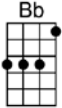

WORRIED MAN BLUES_(BAR)

4/4 1...2...123 (without intro)

Intro: |  | / | / |  | / |

Chorus:

It takes a worried man to sing a worried song

It takes a worried man to sing a worried song

It takes a worried man to sing a worried song

I'm worried now, but I won't be worried long

I went across the river, and I laid down to sleep

I went across the river, and I laid down to sleep

I went across the river, and I laid down to sleep

When I woke up, I had shackles on my feet

I went across the river, and I laid down to sleep
C7 F
When I woke up, I had shackles on my feet
CHORUS

F F7
Twenty-one links of chain around my leg
Bb F
Twenty-one links of chain around my leg

Twenty-one links of chain around my leg
C7 F
And on each link, an initial of my name
CHORUS

F F7
I asked the judge, what's gonna be my fine
Bb F
I asked the judge, what's gonna be my fine

I asked the judge, what's gonna be my fine
C7 F
Twenty one years on the Rocky Mountain Line
CHORUS

F F7
If anyone asks you, "Who composed this song?"
Bb F
If anyone asks you, "Who composed this song?"