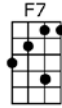

WORRIED MAN BLUES_(BAR)

4/4 1...2...123 (without intro)

Intro: |  | / | / |  | / |

Chorus:

It takes a worried man to sing a worried song

It takes a worried man to sing a worried song

It takes a worried man to sing a worried song

I'm worried now, but I won't be worried long

I went across the river, and I laid down to sleep

I went across the river, and I laid down to sleep

I went across the river, and I laid down to sleep

When I woke up, I had shackles on my feet

I went across the river, and I laid down to sleep
C7 F
When I woke up, I had shackles on my feet
CHORUS

F F7
Twenty-one links of chain around my leg
Bb F
Twenty-one links of chain around my leg

Twenty-one links of chain around my leg
C7 F
And on each link, an initial of my name
CHORUS

F F7
I asked the judge, what's gonna be my fine
Bb F
I asked the judge, what's gonna be my fine

I asked the judge, what's gonna be my fine
C7 F
Twenty one years on the Rocky Mountain Line
CHORUS

F F7
If anyone asks you, "Who composed this song?"
Bb F
If anyone asks you, "Who composed this song?"