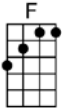

WORRIED MAN BLUES_(BAR)

4/4 1...2...123 (without intro)

Intro: |  | / | / |  | / |

Chorus:

It takes a worried man to sing a worried song

It takes a worried man to sing a worried song

It takes a worried man to sing a worried song

I'm worried now, but I won't be worried long

I went across the river, and I laid down to sleep

I went across the river, and I laid down to sleep

I went across the river, and I laid down to sleep

When I woke up, I had shackles on my feet

I went across the river, and I laid down to sleep
C7 F
When I woke up, I had shackles on my feet
CHORUS

F F7
Twenty-one links of chain around my leg
Bb F
Twenty-one links of chain around my leg

Twenty-one links of chain around my leg
C7 F
And on each link, an initial of my name
CHORUS

F F7
I asked the judge, what's gonna be my fine
Bb F
I asked the judge, what's gonna be my fine

I asked the judge, what's gonna be my fine
C7 F
Twenty one years on the Rocky Mountain Line
CHORUS

F F7
If anyone asks you, "Who composed this song?"
Bb F
If anyone asks you, "Who composed this song?"