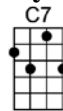

If anyone asks you, "Who composed this song?"

Tell 'em t'was I, and I sing it all day long