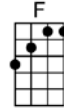

WORRIED MAN BLUES_(BAR)

4/4 1...2...123 (without intro)

Intro: |  | / | / |  | / |

Chorus:

It takes a worried man to sing a worried song

It takes a worried man to sing a worried song

It takes a worried man to sing a worried song

I'm worried now, but I won't be worried long

I went across the river, and I laid down to sleep

I went across the river, and I laid down to sleep

I went across the river, and I laid down to sleep

When I woke up, I had shackles on my feet