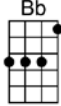

WORRIED MAN BLUES_(BAR)

4/4 1...2...123 (without intro)

Intro: |  | / | / |  | / |

Chorus:

It takes a worried man to sing a worried song

It takes a worried man to sing a worried song

It takes a worried man to sing a worried song

I'm worried now, but I won't be worried long

I went across the river, and I laid down to sleep

I went across the river, and I laid down to sleep

I went across the river, and I laid down to sleep

When I woke up, I had shackles on my feet

I went across the river, and I laid down to sleep
C7 F
When I woke up, I had shackles on my feet
CHORUS

F F7
Twenty-one links of chain around my leg
Bb F
Twenty-one links of chain around my leg

Twenty-one links of chain around my leg
C7 F
And on each link, an initial of my name
CHORUS

F F7
I asked the judge, what's gonna be my fine
Bb F
I asked the judge, what's gonna be my fine

I asked the judge, what's gonna be my fine
C7 F
Twenty one years on the Rocky Mountain Line
CHORUS

F F7
If anyone asks you, "Who composed this song?"
Bb F
If anyone asks you, "Who composed this song?"