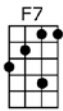

It takes a worried man to sing a worried song