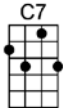

I asked the judge, what's gonna be my fine

**Twenty-one years on the Rocky Mountain Line
CHORUS**