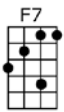

CHORUS

Twenty-one links of chain around my leg

Twenty-one links of chain around my leg

Twenty-one links of chain around my leg

And on each link, an initial of my name

CHORUS

p.2. Worried Man Blues

I asked the judge, what's gonna be my fine

I asked the judge, what's gonna be my fine

I asked the judge, what's gonna be my fine

**Twenty-one years on the Rocky Mountain Line
CHORUS**

If anyone asks you, "Who composed this song?"

If anyone asks you, "Who composed this song?"