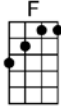

WORRIED MAN BLUES_(BAR)

4/4 1...2...123 (without intro)

Intro: |  | / | / |  | / |

Chorus:

It takes a worried man to sing a worried song

It takes a worried man to sing a worried song

It takes a worried man to sing a worried song

I'm worried now, but I won't be worried long

I went across the river, and I laid down to sleep

I went across the river, and I laid down to sleep

I went across the river, and I laid down to sleep

When I woke up, I had shackles on my feet