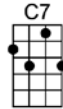

WORRIED MAN BLUES_(BAR)

4/4 1...2...123 (without intro)

Intro: |  | / | / |  | / |

Chorus:

It takes a worried man to sing a worried song

It takes a worried man to sing a worried song

It takes a worried man to sing a worried song

I'm worried now, but I won't be worried long

I went across the river, and I laid down to sleep

I went across the river, and I laid down to sleep

I went across the river, and I laid down to sleep

When I woke up, I had shackles on my feet

I went across the river, and I laid down to sleep
C7 F
When I woke up, I had shackles on my feet
CHORUS

F F7
Twenty-one links of chain around my leg
Bb F
Twenty-one links of chain around my leg

Twenty-one links of chain around my leg
C7 F
And on each link, an initial of my name
CHORUS

F F7
I asked the judge, what's gonna be my fine
Bb F
I asked the judge, what's gonna be my fine

I asked the judge, what's gonna be my fine
C7 F
Twenty one years on the Rocky Mountain Line
CHORUS

F F7
If anyone asks you, "Who composed this song?"
Bb F
If anyone asks you, "Who composed this song?"