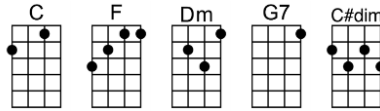

SING C

WOODEN HEART (BAR)-Fred Wise/Ben Weisman

4/4 1234 12 (without intro) -Kay Twomey/Bert Kaemfert

Intro: | C F | C F | C F | C

C Dm C
 Can't you see I love you. Please don't break my heart in two
 Dm G7 C G7
 That's not hard to do, 'cause I don't have a wooden heart

C Dm C
 And, if you say good-bye, then I know that I would cry
 Dm G7 C
 Maybe I would die, 'cause I don't have a wooden heart

Dm G7 C F C C#dim G7
 There's no strings up-on this love of mine, it was always you from the start

C Dm C
 Muss i' denn, muss i' denn, zum Städtele hinaus, Städtele hinaus
 Dm G7 C
 Und du, mein Schatz, bleibst hier

Dm G7 C F C C#dim G7
 There's no strings up-on this love of mine, it was always you from the start

C Dm C
 Sei mir gut, sei mir gut, sei mir wie du wirklich sollst
 Dm G7 C F C F C F C G7 C
 Wie du wirklich sollst, 'cause I don't have a wooden heart