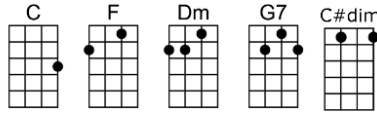

WOODEN HEART - Fred Wise/Ben Weisman

4/4 1234 12 (without intro) - Kay Twomey/Bert Kaemfert

Intro: | C F | C F | C F | C

C Dm C
 Can't you see I love you. Please don't break my heart in two
 Dm G7 C G7
 That's not hard to do, 'cause I don't have a wooden heart

C Dm C
 And, if you say good-bye, then I know that I would cry
 Dm G7 C
 Maybe I would die, 'cause I don't have a wooden heart

Dm G7 C F C C#dim G7
 There's no strings up-on this love of mine, it was always you from the start

C Dm C
 Muss i' denn, muss i' denn, zum Städtele hinaus, Städtele hinaus
 Dm G7 C
 Und du, mein Schatz, bleibst hier

Dm G7 C F C C#dim G7
 There's no strings up-on this love of mine, it was always you from the start

C Dm C
 Sei mir gut, sei mir gut, sei mir wie du wirklich sollst
 Dm G7 C F C F C F C G7 C
 Wie du wirklich sollst, 'cause I don't have a wooden heart