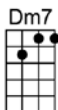

# WON'T YOU BE MY NEIGHBOR (BAR)-Fred Rogers

4/4 1...2...123 (without intro)

**Intro:** |   |   |     |   |

It's a beautiful day in this neighborhood

A beautiful day for a neighbor

Would you be mine

Could you be mine

F6 F#dim  
I've always wanted to have a neighbor just like you

C D7 G7  
I've always wanted to live in a neighbor-hood with you

C A7  
So, let's make the most of this beautiful day

Dm7 Dm7b5 G7b9  
Since we're together we might as well say

C Dm7  
Would you be mine, could you be mine

G7 C  
Won't you be my neighbor

F Em7 Dm7 A7  
Won't you please, won't you please

Dm7 G7 C  
Please won't you be my neighbor

Outro: F Em7 Dm7 A7 Dm7 G7 C CMA7