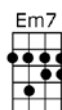

# WON'T YOU BE MY NEIGHBOR-Fred Rogers

4/4 1...2...123 (without intro)

Intro: | C A7 | Dm7 G7 | Em7 Eb7 Dm7 G7b9 | C G7 |

C A7  
It's a beautiful day in this neighborhood

Dm7 G7  
A beautiful day for a neighbor