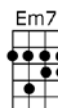

SING E

WON'T YOU BE MY NEIGHBOR (BAR)-Fred Rogers

4/4 1...2...123 (without intro)

Intro: | | | | |

It's a beautiful day in this neighborhood

A beautiful day for a neighbor

Would you be mine

Could you be mine

It's a neighborly day in this beauty-wood

A neighborly day for a beauty

Would you be mine

Could you be mine