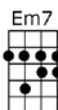

# WON'T YOU BE MY NEIGHBOR (BAR)-Fred Rogers

4/4 1...2...123 (without intro)

**Intro:** |   |   |     |   |

It's a beautiful day in this neighborhood

A beautiful day for a neighbor

Would you be mine

Could you be mine

F6 F#dim  
I've always wanted to have a neighbor just like you

C D7 G7  
I've always wanted to live in a neighbor-hood with you

C A7  
So, let's make the most of this beautiful day

Dm7 Dm7b5 G7b9  
Since we're together we might as well say

C Dm7  
Would you be mine, could you be mine

G7 C  
Won't you be my neighbor

F Em7 Dm7 A7  
Won't you please, won't you please

Dm7 G7 C  
Please won't you be my neighbor

Outro: F Em7 Dm7 A7 Dm7 G7 C CMA7