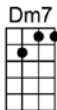

# WON'T YOU BE MY NEIGHBOR (BAR)-Fred Rogers

4/4 1...2...123 (without intro)

**Intro:** |   |   |     |   |

It's a beautiful day in this neighborhood

A beautiful day for a neighbor

Would you be mine

Could you be mine