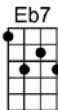

# WON'T YOU BE MY NEIGHBOR (BAR)-Fred Rogers

4/4 1...2...123 (without intro)

**Intro:** |   |   |     |   |

It's a beautiful day in this neighborhood

A beautiful day for a neighbor

Would you be mine

Could you be mine

F6 F#dim  
I've always wanted to have a neighbor just like you

C D7 G7  
I've always wanted to live in a neighbor-hood with you

C A7  
So, let's make the most of this beautiful day

Dm7 Dm7b5 G7b9  
Since we're together we might as well say