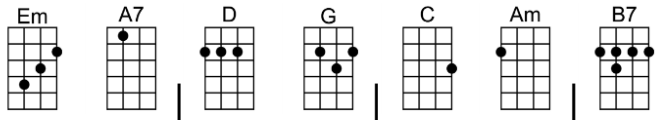

WILD WORLD-Cat Stevens

4/4 1...2...1234 (slow count)

Intro: (la la's) |

Now that I've lost everything to you, you say you wanna start something new

And it's breakin' my heart you're leavin', baby, I'm grievin'

Oh, baby, baby, it's a wild world, and I'll always re-member you like a child, girl

You know, I've seen a lot of what the world can do, and it's breakin' my heart in two

Because I never wanna see you sad girl, don't be a bad girl

Intro: (la la's) | Em A7 | D G | C Am | B7 |

Em A7 D G C
Now that I've lost everything to you, you say you wanna start something new

Am B7
And it's breakin' my heart you're leavin', baby, I'm grievin'

Em A7 D G C
But, if you wanna leave, take good care, I hope you have a lot of nice things to wear

Em A7 D G C
You know, I've seen a lot of what the world can do, and it's breakin' my heart in two

Am B7
Because I never wanna see you sad girl, don't be a bad girl

Em A7 D G C
If you wanna leave, take good care, hope you make a lot of nice friends out there