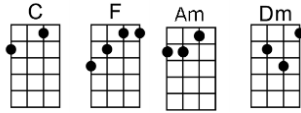

WILD MOUNTAIN THYME_(BAR)

4/4 1...2...123 (without intro)

Intro: C (2 measures)

C F C F C
 Oh, the summer-time is comin', and the trees are sweetly bloomin'
 F C Am Dm F
 And the wild mountain thyme grows a-round the bloomin' heather
 C F C
 Will you go, lassie, go?

F C F C Am
 And we'll all go to-gether, to the wild mountain thyme
 Dm F C F C
 All a-round the bloomin' heather. Will you go, lassie, go?

C F C F C
 I will build my love a bower, by yon pure crystal fountain
 F C Am Dm F
 And a-round it I will place all the flowers of the mountain
 C F C
 Will you go, lassie, go?

F C F C Am
 And we'll all go to-gether, to the wild mountain thyme
 Dm F C F C
 All a-round the bloomin' heather. Will you go, lassie, go?

C F C F C
 If my true love will not go, I will surely find an-other
 F C Am Dm F
 When the wild mountain thyme grows a-round the bloomin' heather
 C F C
 Will you go, lassie, go?

F C F C Am
 And we'll all go to-gether, to the wild mountain thyme
 Dm F C F C C F C
 All a-round the bloomin' heather. Will you go, lassie, go? Will you go, lassie, go?