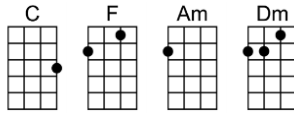

WILD MOUNTAIN THYME

4/4 1...2...123 (without intro)

Intro: C (2 measures)

C F C F C
 Oh, the summer-time is comin', and the trees are sweetly bloomin'
 F C Am Dm F
 And the wild mountain thyme grows a-round the bloomin' heather
 C F C
 Will you go, lassie, go?

F C F C Am
 And we'll all go to-gether, to the wild mountain thyme
 Dm F C F C
 All a-round the bloomin' heather. Will you go, lassie, go?

C F C F C
 I will build my love a bower, by yon pure crystal fountain
 F C Am Dm F
 And a-round it I will place all the flowers of the mountain
 C F C
 Will you go, lassie, go?

F C F C Am
 And we'll all go to-gether, to the wild mountain thyme
 Dm F C F C
 All a-round the bloomin' heather. Will you go, lassie, go?

C F C F C
 If my true love will not go, I will surely find an-other
 F C Am Dm F
 When the wild mountain thyme grows a-round the bloomin' heather
 C F C
 Will you go, lassie, go?

F C F C Am
 And we'll all go to-gether, to the wild mountain thyme
 Dm F C F C C F C
 All a-round the bloomin' heather. Will you go, lassie, go? Will you go, lassie, go?