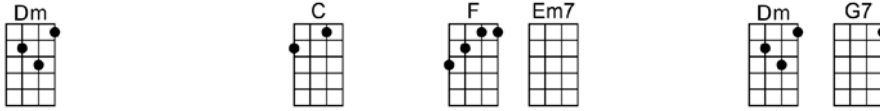

Baby love, my baby love, I need you, oh how I need you

But all you do is treat me bad, break my heart and leave me sad

Tell me, what did I do wrong to make you stay a-way so long

'Cause baby love, my baby love, been missin' you, miss kissin' you

Instead of breakin' up, let's do some kissin' and makin' up

Don't throw our love away, in my arms, why don't you stay?

Need to hold you once a-gain, my love, feel your warm em-brace, my love

Don't throw our love away, please don't do me this way

WHERE DID OUR LOVE GO-Holland/Dozier/Holland

4/4 1...2...1234

Intro: G7 (8 beats)

C G Dm G F
Baby, baby, baby, don't leave me, ooh, please don't leave me all by my-self
C G
I have got this yearnin', burnin', yearnin' feeling in-side me
Dm G F
Ooh, deep in-side me, and it hurts so bad
C G
You came into my heart now (baby, baby) so tender-ly,
Dm G F
With a burnin' love (baby, baby) that stings like a bee (baby, baby)
C G
But now that I sur-render (baby, baby) so helpless-ly
Dm G F
You now want to leave (baby, baby) oh, you want to leave me (baby, baby)
C G
Ooh, baby, baby, where did our love go?
Dm G G7
Ooh, don't you want me (baby, baby) don't you want me no more? (Baby, baby) ooh, ooh,