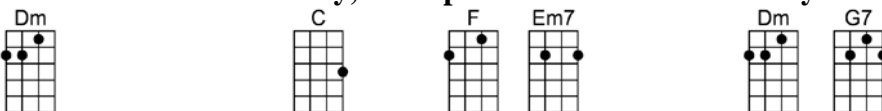

Not happy like I used to be, loneli-ness has got the best of me