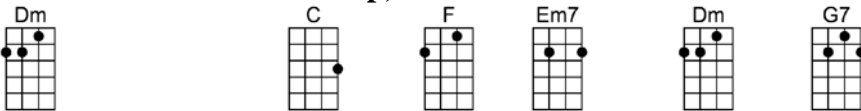

# BABY LOVE-Holland/Dozier/Holland

Baby love, my baby love, I need you, oh how I need you

But all you do is treat me bad, break my heart and leave me sad

Tell me, what did I do wrong to make you stay a-way so long

'Cause baby love, my baby love, been missin' you, miss kissin' you

Instead of breakin' up, let's do some kissin' and makin' up

Don't throw our love away, in my arms, why don't you stay?

Need to hold you once a-gain, my love, feel your warm em-brace, my love

# WHERE DID OUR LOVE GO-Holland/Dozier/Holland

4/4 1...2...1234

Intro: G7 (8 beats)

C G Dm G F  
Baby, baby, baby, don't leave me, ooh, please don't leave me all by my-self  
C G  
I have got this yearnin', burnin', yearnin' feeling in-side me  
Dm G F  
Ooh, deep in-side me, and it hurts so bad  
C G  
You came into my heart now (baby, baby) so tender-ly,  
Dm G F  
With a burnin' love (baby, baby) that stings like a bee (baby, baby)  
C G  
But now that I sur-render (baby, baby) so helpless-ly  
Dm G F  
You now want to leave (baby, baby) oh, you want to leave me (baby, baby)  
C G  
Ooh, baby, baby, where did our love go?  
Dm G G7  
Ooh, don't you want me (baby, baby) don't you want me no more? (Baby, baby) ooh, ooh,