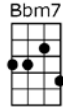

p.2 When Sunny Gets Blue

But memories will fade and pretty dreams will rise up

where her other dreams fell through