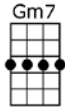

p.2 When Sunny Gets Blue

But memories will fade and pretty dreams will rise up

where her other dreams fell through