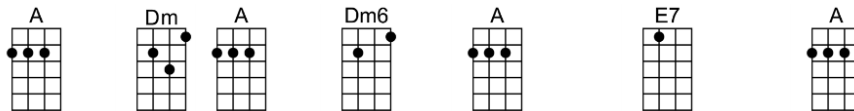

SING C#

WHAT'LL I DO (BAR)-Irving Berlin

3/4 123 123

INTRO (3 BEATS EACH CHORD)

Gone is the romance that was so di-vine; 'tis broken and cannot be mend- ed;

You must go your way and I must go mine, but now that our love dreams have end - ed...

What'll I do when you are far a-way, and I am blue, what'll I do?

What'll I do when I am wondering who is kissing you, what'll I do?

What'll I do with just a photo-graph to tell my troubles to?

When I'm a-lone with only dreams of you that won't come true, what'll I do?