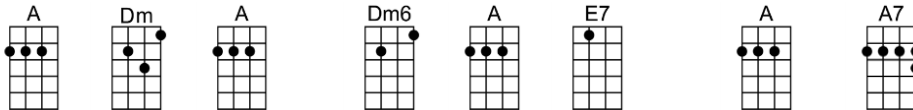

What'll I do when I am wondering who is kissing you, what'll I do?