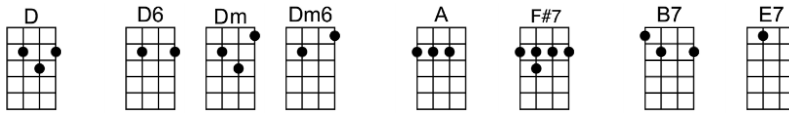

What'll I do with just a photo-graph to tell my troubles to?