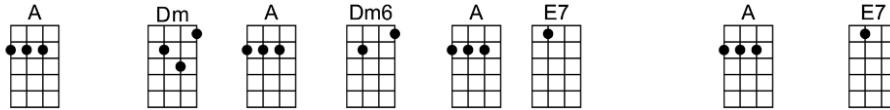

What'll I do when you are far a-way, and I am blue, what'll I do?