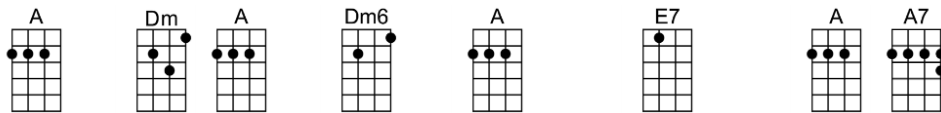

When I'm a-lone with only dreams of you that won't come true, what'll I do?