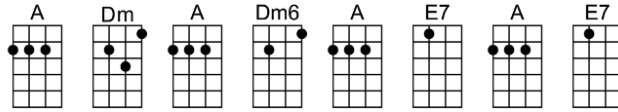

SING C#

WHAT'LL I DO (BAR)-Irving Berlin

3/4 123 123

INTRO (3 BEATS EACH CHORD)

Gone is the romance that was so di-vine; 'tis broken and cannot be mend- ed;

You must go your way and I must go mine, but now that our love dreams have end - ed...