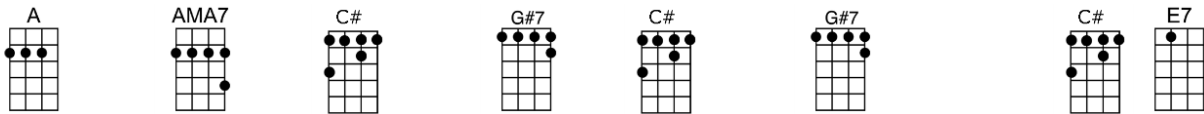

SING C#

WHAT'LL I DO (BAR)-Irving Berlin

3/4 123 123

INTRO (3 BEATS EACH CHORD)

Gone is the romance that was so di-vine; 'tis broken and cannot be mend- ed;

You must go your way and I must go mine, but now that our love dreams have end - ed...