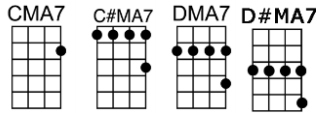

WATCH WHAT HAPPENS - Michel Legrand

4/4 1...2...1234

Intro: First 2 lines

Let someone start believing in you, let him hold out his hand

Let him touch you and watch what happens

One someone who can look in your eyes, and see into your heart

Let him find you and watch what happens

Cold, no I won't believe your heart is cold, maybe just afraid to be broken a-gain

Let someone with a deep love to give, give that deep love to you and what magic you'll see

CMA7 C#MA7DMA7 C#MA7
Let him touch you and watch what hap – pens

CMA7 C6 D9 Dm7 G7sus
One someone who can look in your eyes, and see into your heart

CMA7 C#MA7DMA7 D#MA7
Let him find you and watch what hap – pens

EMA7 Em7 A7 DMA7 Dm7 G7
Cold, no I won't believe your heart is cold, maybe just afraid to be broken a-gain

CMA7 C6 D9 Dm7 G7sus C6
Let someone with a deep love to give, give that deep love to you and what magic you'll see