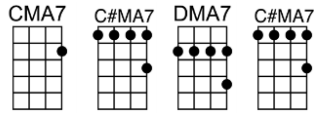

WATCH WHAT HAPPENS - Michel Legrand

4/4 1...2...1234

Intro: First 2 lines

Let someone start believing in you, let him hold out his hand

Let him touch you and watch what happens

One someone who can look in your eyes, and see into your heart

Let him find you and watch what happens

Cold, no I won't believe your heart is cold, maybe just afraid to be broken a-gain

Let someone with a deep love to give, give that deep love to you and what magic you'll see

CMA7 C#MA7DMA7 C#MA7
Let him touch you and watch what hap – pens

CMA7 C6 D9 Dm7 G7sus
One someone who can look in your eyes, and see into your heart

CMA7 C#MA7DMA7 D#MA7
Let him find you and watch what hap – pens

EMA7 Em7 A7 DMA7 Dm7 G7
Cold, no I won't believe your heart is cold, maybe just afraid to be broken a-gain

CMA7 C6 D9 Dm7 G7sus C6
Let someone with a deep love to give, give that deep love to you and what magic you'll see