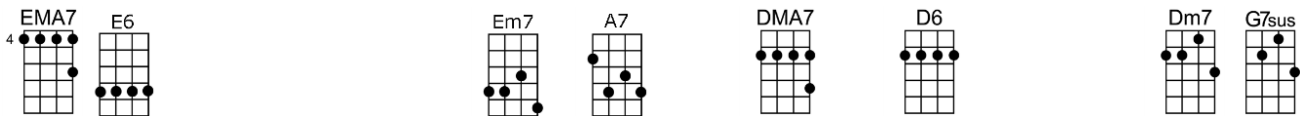

WATCH WHAT HAPPENS - Michel Legrand

4/4 1...2...1234

Intro: First 2 lines

Let someone start believing in you, let him hold out his hand

Let him touch you and watch what happens

One someone who can look in your eyes, and see into your heart

Let him find you and watch what happens

Cold, no I won't believe your heart is cold, maybe just afraid to be broken a-gain

Let someone with a deep love to give, give that deep love to you and what magic you'll see

CMA7 C#MA7DMA7 C#MA7
Let him touch you and watch what hap – pens

CMA7 C6 D9 Dm7 G7sus
One someone who can look in your eyes, and see into your heart

CMA7 C#MA7DMA7 D#MA7
Let him find you and watch what hap – pens