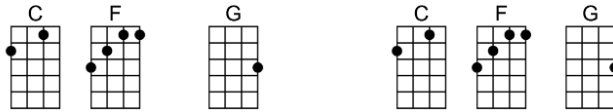

And we'll bring you our song, hoping you'll sing a-long