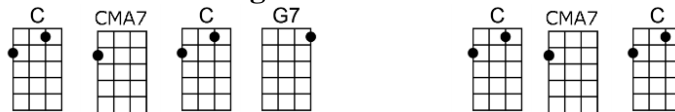

Let's just be together to-night, come turn down the lights

So I bring you my song, hoping you'll sing a-long

Turn down the lights, turn up the music.

Let's just be together to-night,

Turn up the love, bring out the memories,

You and I could share them all night

So turn down the lights, turn down the lights,

Turn down the lights, turn down the lights

TURN DOWN THE LIGHTS - Neil Diamond

3/4 123 12 (without intro)

Intro: | C | CMA7 | C | / | F | G | C | / |

C F G C F G
So I bring you my song, hoping you'll sing a-long

C Em F Dm7 G7 C

Turn down the lights, turn up the music.

E7 Am F G7 C CMA7 C
Let's just be together to-night, and turn down the lights

C CMA7 C
First we're here, then we're gone, but the music plays on

C Em F Dm7 G7 C

Turn down the lights, turn up the music.

E7 Am F G7 C CMA7 C F Dm Dm7 G7
Let's just be together to-night, come turn down the lights

C F G C F G
So I bring you my song, hoping you'll sing along