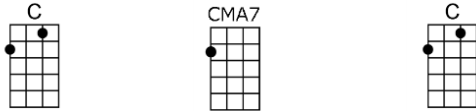

SING E

TURN DOWN THE LIGHTS (BAR)-Neil Diamond

3/4 123 12 (without intro)

Intro: |  |  |  |  |  |  |  |  |

  
I've been up, I've been down, I've been so turned around

   
That I've seen my fate in the eyes of others

  
I've been high, I've been low, but there's one thing I know

   
There's a lot to give, when we give to each other

     
So I bring you my song, hoping you'll sing a-long

     
Turn down the lights, turn up the music.

      
Let's just be together to-night, and turn down the lights

  
First we're here, then we're gone, but the music plays on

   
From the heart of one, to the heart of an-other

p.2. Turn Down the Lights

C F G C F G
So I bring you my song, hoping you'll sing a-long

C Em F Dm7 G7 C

Turn down the lights, turn up the music.

E7 Am F G7 C CMA7 C
Let's just be together to-night, and turn down the lights

C CMA7 C
First we're here, then we're gone, but the music plays on