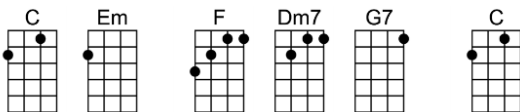

Let's just be together to-night, come turn down the lights

So I bring you my song, hoping you'll sing a-long

Turn down the lights, turn up the music.

Let's just be together to-night,

Turn up the love, bring out the memories,

You and I could share them all night

So turn down the lights, turn down the lights,

Turn down the lights, turn down the lights

TURN DOWN THE LIGHTS - Neil Diamond

3/4 123 12 (without intro)

Intro: | C | CMA7 | C | / | F | G | C | / |

C F G C F G
So I bring you my song, hoping you'll sing a-long

C Em F Dm7 G7 C

Turn down the lights, turn up the music.

E7 Am F G7 C CMA7 C
Let's just be together to-night, and turn down the lights

C CMA7 C
First we're here, then we're gone, but the music plays on