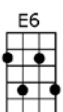

THIS CAN'T BE LOVE_(BAR)-Rodgers and Hart

4/4 1...2...1234

Intro: |  |  |  |  |  |

This can't be love because I feel so well

No sobs, no sorrows, no sighs

This can't be love I get no dizzy spells

My head is not in the sky

My heart does not stand still just hear it beat

This is too sweet to be love

p.2. This Can't Be Love

This can't be love because I feel so well

But still I love to look in your eyes

My heart does not stand still just hear it beat

This is too sweet to be love

This can't be love because I feel so well

But still I love to look in your eyes

Yes, I love to look in your eyes.

THIS CAN'T BE LOVE-Rodgers and Hart

4/4 1...2...1234

Intro: | G9 | Gm7 C7 | F6 | C7 |

Am D7#5 G9 Gm7 C7
This is too sweet to be love

F6 Bb9
This can't be love because I feel so well

F6 Gm7C7 F6
But still I love to look in your eyes

Em7 A7 Dm
My heart does not stand still just hear it beat