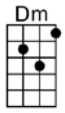

THIS CAN'T BE LOVE_(BAR)-Rodgers and Hart

4/4 1...2...1234

Intro: |  |  |  |  |  |

This can't be love because I feel so well

No sobs, no sorrows, no sighs

This can't be love I get no dizzy spells

My head is not in the sky

My heart does not stand still just hear it beat

This is too sweet to be love

p.2. This Can't Be Love

This can't be love because I feel so well

But still I love to look in your eyes

My heart does not stand still just hear it beat

This is too sweet to be love

This can't be love because I feel so well

But still I love to look in your eyes

Yes, I love to look in your eyes.

THIS CAN'T BE LOVE-Rodgers and Hart

4/4 1...2...1234

Intro: | G9 | Gm7 C7 | F6 | C7 |

Am D7#5 G9 Gm7 C7
This is too sweet to be love

F6 Bb9
This can't be love because I feel so well

F6 Gm7C7 F6
But still I love to look in your eyes

Em7 A7 Dm
My heart does not stand still just hear it beat