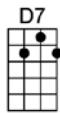

THIS CAN'T BE LOVE_(BAR)-Rodgers and Hart

4/4 1...2...1234

Intro: |  |  |  |  |  |

This can't be love because I feel so well

No sobs, no sorrows, no sighs

This can't be love I get no dizzy spells

My head is not in the sky

My heart does not stand still just hear it beat

This is too sweet to be love

p.2. This Can't Be Love

This can't be love because I feel so well

But still I love to look in your eyes

My heart does not stand still just hear it beat

This is too sweet to be love

This can't be love because I feel so well

But still I love to look in your eyes

Yes, I love to look in your eyes.

THIS CAN'T BE LOVE-Rodgers and Hart

4/4 1...2...1234

Intro: | G9 | Gm7 C7 | F6 | C7 |

Am D7#5 G9 Gm7 C7
This is too sweet to be love

F6 Bb9
This can't be love because I feel so well

F6 Gm7C7 F6
But still I love to look in your eyes

Em7 A7 Dm
My heart does not stand still just hear it beat