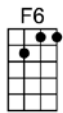

THIS CAN'T BE LOVE_(BAR)-Rodgers and Hart

4/4 1...2...1234

Intro: |  |  |  |  |  |

This can't be love because I feel so well

No sobs, no sorrows, no sighs

This can't be love I get no dizzy spells

My head is not in the sky

My heart does not stand still just hear it beat

This is too sweet to be love

p.2. This Can't Be Love

This can't be love because I feel so well

But still I love to look in your eyes

My heart does not stand still just hear it beat

This is too sweet to be love

This can't be love because I feel so well

But still I love to look in your eyes

Yes, I love to look in your eyes.

THIS CAN'T BE LOVE-Rodgers and Hart

4/4 1...2...1234

Intro: | G9 | Gm7 C7 | F6 | C7 |

Am D7#5 G9 Gm7 C7
This is too sweet to be love

F6 Bb9
This can't be love because I feel so well

F6 Gm7C7 F6
But still I love to look in your eyes

Em7 A7 Dm
My heart does not stand still just hear it beat