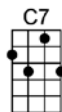

THIS CAN'T BE LOVE_(BAR)-Rodgers and Hart

4/4 1...2...1234

Intro: |  |  |  |  |  |

This can't be love because I feel so well

No sobs, no sorrows, no sighs

This can't be love I get no dizzy spells

My head is not in the sky

My heart does not stand still just hear it beat

This is too sweet to be love

p.2. This Can't Be Love

This can't be love because I feel so well

But still I love to look in your eyes

My heart does not stand still just hear it beat

This is too sweet to be love

This can't be love because I feel so well

But still I love to look in your eyes

Yes, I love to look in your eyes.

THIS CAN'T BE LOVE-Rodgers and Hart

4/4 1...2...1234

Intro: | G9 | Gm7 C7 | F6 | C7 |

Am D7#5 G9 Gm7 C7
This is too sweet to be love

F6 Bb9
This can't be love because I feel so well

F6 Gm7C7 F6
But still I love to look in your eyes

Em7 A7 Dm
My heart does not stand still just hear it beat