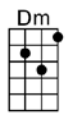

THIS CAN'T BE LOVE_(BAR)-Rodgers and Hart

4/4 1...2...1234

Intro: |  |  |  |  |  |

This can't be love because I feel so well

No sobs, no sorrows, no sighs

This can't be love I get no dizzy spells

My head is not in the sky

My heart does not stand still just hear it beat

This is too sweet to be love

p.2. This Can't Be Love

This can't be love because I feel so well

But still I love to look in your eyes

My heart does not stand still just hear it beat

This is too sweet to be love

This can't be love because I feel so well

But still I love to look in your eyes

Yes, I love to look in your eyes.

THIS CAN'T BE LOVE-Rodgers and Hart

4/4 1...2...1234

Intro: | G9 | Gm7 C7 | F6 | C7 |

Am D7#5 G9 Gm7 C7
This is too sweet to be love

F6 Bb9
This can't be love because I feel so well

F6 Gm7C7 F6
But still I love to look in your eyes

Em7 A7 Dm
My heart does not stand still just hear it beat