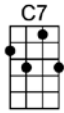

THIS CAN'T BE LOVE_(BAR)-Rodgers and Hart

4/4 1...2...1234

Intro: |  |  |  |  |  |

This can't be love because I feel so well

No sobs, no sorrows, no sighs

This can't be love I get no dizzy spells

My head is not in the sky

My heart does not stand still just hear it beat

This is too sweet to be love

p.2. This Can't Be Love

This can't be love because I feel so well

But still I love to look in your eyes

My heart does not stand still just hear it beat

This is too sweet to be love

This can't be love because I feel so well

But still I love to look in your eyes

Yes, I love to look in your eyes.

THIS CAN'T BE LOVE-Rodgers and Hart

4/4 1...2...1234

Intro: | G9 | Gm7 C7 | F6 | C7 |

Am D7#5 G9 Gm7 C7
This is too sweet to be love

F6 Bb9
This can't be love because I feel so well

F6 Gm7C7 F6
But still I love to look in your eyes

Em7 A7 Dm
My heart does not stand still just hear it beat