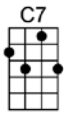

THIS CAN'T BE LOVE_(BAR)-Rodgers and Hart

4/4 1...2...1234

Intro: |  |  |  |  |  |

This can't be love because I feel so well

No sobs, no sorrows, no sighs

This can't be love I get no dizzy spells

My head is not in the sky

My heart does not stand still just hear it beat

This is too sweet to be love

p.2. This Can't Be Love

This can't be love because I feel so well

But still I love to look in your eyes

My heart does not stand still just hear it beat

This is too sweet to be love

This can't be love because I feel so well

But still I love to look in your eyes

Yes, I love to look in your eyes.

THIS CAN'T BE LOVE-Rodgers and Hart

4/4 1...2...1234

Intro: | G9 | Gm7 C7 | F6 | C7 |

Am D7#5 G9 Gm7 C7
This is too sweet to be love

F6 Bb9
This can't be love because I feel so well

F6 Gm7C7 F6
But still I love to look in your eyes

Em7 A7 Dm
My heart does not stand still just hear it beat