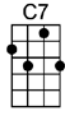

THIS CAN'T BE LOVE_(BAR)-Rodgers and Hart

4/4 1...2...1234

Intro: |  |  |  |  |  |

This can't be love because I feel so well

No sobs, no sorrows, no sighs

This can't be love I get no dizzy spells

My head is not in the sky

My heart does not stand still just hear it beat

This is too sweet to be love

p.2. This Can't Be Love

This can't be love because I feel so well

But still I love to look in your eyes

My heart does not stand still just hear it beat

This is too sweet to be love

This can't be love because I feel so well

But still I love to look in your eyes

Yes, I love to look in your eyes.

THIS CAN'T BE LOVE-Rodgers and Hart

4/4 1...2...1234

Intro: | G9 | Gm7 C7 | F6 | C7 |

Am D7#5 G9 Gm7 C7
This is too sweet to be love

F6 Bb9
This can't be love because I feel so well

F6 Gm7C7 F6
But still I love to look in your eyes

Em7 A7 Dm
My heart does not stand still just hear it beat