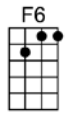

THIS CAN'T BE LOVE_(BAR)-Rodgers and Hart

4/4 1...2...1234

Intro: |  |  |  |  |  |

This can't be love because I feel so well

No sobs, no sorrows, no sighs

This can't be love I get no dizzy spells

My head is not in the sky

My heart does not stand still just hear it beat

This is too sweet to be love

p.2. This Can't Be Love

This can't be love because I feel so well

But still I love to look in your eyes

My heart does not stand still just hear it beat

This is too sweet to be love

This can't be love because I feel so well

But still I love to look in your eyes

Yes, I love to look in your eyes.

THIS CAN'T BE LOVE-Rodgers and Hart

4/4 1...2...1234

Intro: | G9 | Gm7 C7 | F6 | C7 |

Am D7#5 G9 Gm7 C7
This is too sweet to be love

F6 Bb9
This can't be love because I feel so well

F6 Gm7C7 F6
But still I love to look in your eyes

Em7 A7 Dm
My heart does not stand still just hear it beat