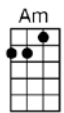

THIS CAN'T BE LOVE_(BAR)-Rodgers and Hart

4/4 1...2...1234

Intro: |  |  |  |  |  |

This can't be love because I feel so well

No sobs, no sorrows, no sighs

This can't be love I get no dizzy spells

My head is not in the sky

My heart does not stand still just hear it beat

This is too sweet to be love

p.2. This Can't Be Love

This can't be love because I feel so well

But still I love to look in your eyes

My heart does not stand still just hear it beat

This is too sweet to be love

This can't be love because I feel so well

But still I love to look in your eyes

Yes, I love to look in your eyes.

THIS CAN'T BE LOVE-Rodgers and Hart

4/4 1...2...1234

Intro: | G9 | Gm7 C7 | F6 | C7 |

Am D7#5 G9 Gm7 C7
This is too sweet to be love

F6 Bb9
This can't be love because I feel so well

F6 Gm7C7 Am7b5 D7
But still I love to look in your eyes

G9 Gm7C7 F6 E6 F6 E6 F6
Yes, I love to look in your eyes.