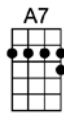

THIS CAN'T BE LOVE_(BAR)-Rodgers and Hart

4/4 1...2...1234

Intro: |  |  |  |  |  |

This can't be love because I feel so well

No sobs, no sorrows, no sighs

This can't be love I get no dizzy spells

My head is not in the sky

My heart does not stand still just hear it beat

This is too sweet to be love

p.2. This Can't Be Love

This can't be love because I feel so well

But still I love to look in your eyes

My heart does not stand still just hear it beat

This is too sweet to be love

This can't be love because I feel so well

But still I love to look in your eyes

Yes, I love to look in your eyes.

THIS CAN'T BE LOVE-Rodgers and Hart

4/4 1...2...1234

Intro: | G9 | Gm7 C7 | F6 | C7 |

Am D7#5 G9 Gm7 C7
This is too sweet to be love

F6 Bb9
This can't be love because I feel so well

F6 Gm7C7 F6
But still I love to look in your eyes

Em7 A7 Dm
My heart does not stand still just hear it beat