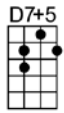

THIS CAN'T BE LOVE_(BAR)-Rodgers and Hart

4/4 1...2...1234

Intro: |  |  |  |  |  |

This can't be love because I feel so well

No sobs, no sorrows, no sighs

This can't be love I get no dizzy spells

My head is not in the sky

My heart does not stand still just hear it beat

This is too sweet to be love

p.2. This Can't Be Love

This can't be love because I feel so well

But still I love to look in your eyes

My heart does not stand still just hear it beat

This is too sweet to be love

This can't be love because I feel so well

But still I love to look in your eyes

Yes, I love to look in your eyes.

THIS CAN'T BE LOVE-Rodgers and Hart

4/4 1...2...1234

Intro: | G9 | Gm7 C7 | F6 | C7 |

Am D7#5 G9 Gm7 C7
This is too sweet to be love

F6 Bb9
This can't be love because I feel so well

F6 Gm7C7 F6
But still I love to look in your eyes

Em7 A7 Dm
My heart does not stand still just hear it beat