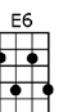

THIS CAN'T BE LOVE_(BAR)-Rodgers and Hart

4/4 1...2...1234

Intro: |  |  |  |  |  |

This can't be love because I feel so well

No sobs, no sorrows, no sighs

This can't be love I get no dizzy spells

My head is not in the sky

My heart does not stand still just hear it beat

This is too sweet to be love

p.2. This Can't Be Love

This can't be love because I feel so well

But still I love to look in your eyes

My heart does not stand still just hear it beat

This is too sweet to be love

This can't be love because I feel so well

But still I love to look in your eyes

Yes, I love to look in your eyes.

THIS CAN'T BE LOVE-Rodgers and Hart

4/4 1...2...1234

Intro: | G9 | Gm7 C7 | F6 | C7 |

Am D7#5 G9 Gm7 C7
This is too sweet to be love

F6 Bb9
This can't be love because I feel so well

F6 Gm7C7 F6
But still I love to look in your eyes

Em7 A7 Dm
My heart does not stand still just hear it beat