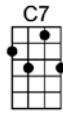

THIS CAN'T BE LOVE_(BAR)-Rodgers and Hart

4/4 1...2...1234

Intro: |  |  |  |  |  |

This can't be love because I feel so well

No sobs, no sorrows, no sighs

This can't be love I get no dizzy spells

My head is not in the sky

My heart does not stand still just hear it beat

This is too sweet to be love

p.2. This Can't Be Love

This can't be love because I feel so well

But still I love to look in your eyes

My heart does not stand still just hear it beat

This is too sweet to be love

This can't be love because I feel so well

But still I love to look in your eyes

Yes, I love to look in your eyes.

THIS CAN'T BE LOVE-Rodgers and Hart

4/4 1...2...1234

Intro: | G9 | Gm7 C7 | F6 | C7 |

Am D7#5 G9 Gm7 C7
This is too sweet to be love

F6 Bb9
This can't be love because I feel so well

F6 Gm7C7 F6
But still I love to look in your eyes

Em7 A7 Dm
My heart does not stand still just hear it beat