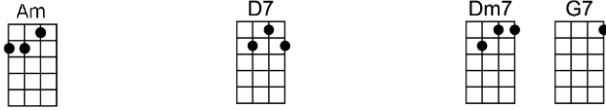

# THAT FACE (BAR)-Alan Bergman/Lew Spence

4/4 1...2...123 (without intro)

**Intro:** |  |  |  |  |

**That face, that face, that wonderful face!**

**It shines, it glows all over the place**

**And how I love to watch it change ex-pressions.**

**Each look becomes the prize of my pos-sessions**

**I love that face, that face, it just isn't fair.**

**You must for-give the way that I stare**

**But never will these eyes behold a sight that could replace that face, that face, that face**

**Interlude:**         

**p.2. That Face**

**It's got my crazy heart in such a tangle**

**It drives me simply wild from every angle**

**I love those eyes, those lips, that fabulous smile**

**She laughs, and spring goes right out of style**

# THAT FACE - Alan Bergman/Lew Spence

4/4 1...2...123 (without intro)

Intro: | Em7 | A7b9 | Dm7 | G7b9 |

C6 Dm7 C Dm7 G7  
That face, that face, that wonderful face!  
D7 G7 CMA7 CMA9 C6  
It shines, it glows all over the place