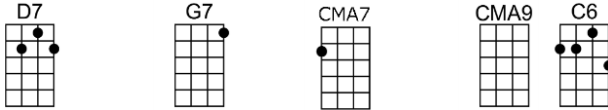

# THAT FACE (BAR)-Alan Bergman/Lew Spence

4/4 1...2...123 (without intro)

**Intro:** |  |  |  |  |

**That face, that face, that wonderful face!**

**It shines, it glows all over the place**

**And how I love to watch it change ex-pressions.**

**Interlude:**         

**p.2. That Face**

**It's got my crazy heart in such a tangle**

**It drives me simply wild from every angle**

**I love those eyes, those lips, that fabulous smile**

**She laughs, and spring goes right out of style**

**And, never will these eyes behold a sight that could replace**

**That face, that face, that face, such grace**

**Your place, my place, that face**

# THAT FACE - Alan Bergman/Lew Spence

4/4 1...2...123 (without intro)

Intro: | Em7 | A7b9 | Dm7 | G7b9 |

C6 Dm7 C Dm7 G7  
That face, that face, that wonderful face!  
D7 G7 CMA7 CMA9 C6  
It shines, it glows all over the place