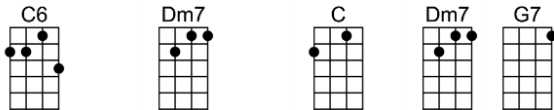

# THAT FACE (BAR)-Alan Bergman/Lew Spence

4/4 1...2...123 (without intro)

**Intro:** |  |  |  |  |

**That face, that face, that wonderful face!**

**It shines, it glows all over the place**

**And how I love to watch it change ex-pressions.**

**Interlude:**         

**p.2. That Face**

**It's got my crazy heart in such a tangle**

**It drives me simply wild from every angle**

**I love those eyes, those lips, that fabulous smile**

**She laughs, and spring goes right out of style**

# THAT FACE - Alan Bergman/Lew Spence

4/4 1...2...123 (without intro)

Intro: | Em7 | A7b9 | Dm7 | G7b9 |

C6 Dm7 C Dm7 G7  
That face, that face, that wonderful face!  
D7 G7 CMA7 CMA9 C6  
It shines, it glows all over the place