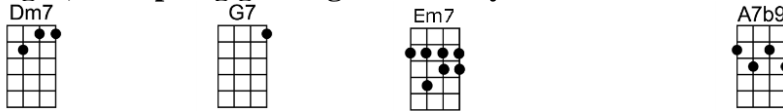

# THAT FACE (BAR)-Alan Bergman/Lew Spence

4/4 1...2...123 (without intro)

**Intro:** |  |  |  |  |

**That face, that face, that wonderful face!**

**It shines, it glows all over the place**

**And how I love to watch it change ex-pressions.**

**Interlude:**         

**p.2. That Face**

**It's got my crazy heart in such a tangle**

**It drives me simply wild from every angle**

**I love those eyes, those lips, that fabulous smile**

**She laughs, and spring goes right out of style**

# THAT FACE - Alan Bergman/Lew Spence

4/4 1...2...123 (without intro)

Intro: | Em7 | A7b9 | Dm7 | G7b9 |

C6 Dm7 C Dm7 G7  
That face, that face, that wonderful face!  
D7 G7 CMA7 CMA9 C6  
It shines, it glows all over the place