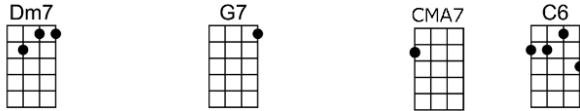

# THAT FACE (BAR)-Alan Bergman/Lew Spence

4/4 1...2...123 (without intro)

**Intro:** |  |  |  |  |

**That face, that face, that wonderful face!**

**It shines, it glows all over the place**

**And how I love to watch it change ex-pressions.**

**Each look becomes the prize of my pos-sessions**

**I love that face, that face, it just isn't fair.**

**You must for-give the way that I stare**

**But never will these eyes behold a sight that could replace that face, that face, that face**

**Interlude:**         

**p.2. That Face**

**It's got my crazy heart in such a tangle**

**It drives me simply wild from every angle**

**I love those eyes, those lips, that fabulous smile**

**She laughs, and spring goes right out of style**

# THAT FACE - Alan Bergman/Lew Spence

4/4 1...2...123 (without intro)

Intro: | Em7 | A7b9 | Dm7 | G7b9 |

C6 Dm7 C Dm7 G7  
That face, that face, that wonderful face!  
D7 G7 CMA7 CMA9 C6  
It shines, it glows all over the place