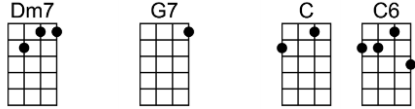

Your place, my place, that face