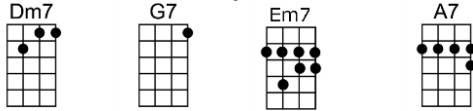

That face, that face, that face, such grace