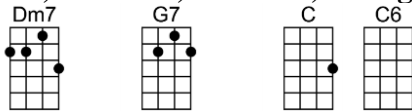

SING G#

THAT FACE - Alan Bergman/Lew Spence

4/4 1...2...123 (without intro)

Intro: |  |  |  |  |

That face, that face, that wonderful face!

It shines, it glows all over the place

And how I love to watch it change ex-pressions.

Interlude:         

p.2. That Face

It's got my crazy heart in such a tangle

It drives me simply wild from every angle

I love those eyes, those lips, that fabulous smile

She laughs, and spring goes right out of style

And, never will these eyes behold a sight that could replace

That face, that face, that face, such grace

Your place, my place, that face

THAT FACE - Alan Bergman/Lew Spence

4/4 1...2...123 (without intro)

Interlude: Dm7 G7 CMA7 C6 D7 G7 CMA7 CMA9 C6

Dm7 G7 CMA7 C6
It's got my crazy heart in such a tangle
Am D7 Dm7 G7
It drives me simply wild from every angle

C6 Dm7 C Dm7 G7
I love those eyes, those lips, that fabulous smile
D7 G7 CMA7 CMA9 C6
She laughs, and spring goes right out of style
Dm7 G7 Em7 A7b9
Oh, never will these eyes behold a sight that could replace
Dm7 G7 Em7 A7
That face, that face, that face, such grace
Dm7 G7 C C6
Your place, my place, that face