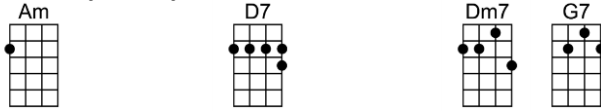

SING G#

THAT FACE - Alan Bergman/Lew Spence

4/4 1...2...123 (without intro)

Intro: |  |  |  |  |

That face, that face, that wonderful face!

It shines, it glows all over the place

And how I love to watch it change ex-pressions.

Each look becomes the prize of my pos-sessions

I love that face, that face, it just isn't fair.

You must for-give the way that I stare

But never will these eyes behold a sight that could replace that face, that face, that face

Interlude:         

p.2. That Face

It's got my crazy heart in such a tangle

It drives me simply wild from every angle

I love those eyes, those lips, that fabulous smile

She laughs, and spring goes right out of style

Interlude: Dm7 G7 CMA7 C6 D7 G7 CMA7 CMA9 C6

Dm7 G7 CMA7 C6
It's got my crazy heart in such a tangle
Am D7 Dm7 G7
It drives me simply wild from every angle

C6 Dm7 C Dm7 G7
I love those eyes, those lips, that fabulous smile
D7 G7 CMA7 CMA9 C6
She laughs, and spring goes right out of style
Dm7 G7 Em7 A7b9
Oh, never will these eyes behold a sight that could replace
Dm7 G7 Em7 A7
That face, that face, that face, such grace
Dm7 G7 C C6
Your place, my place, that face