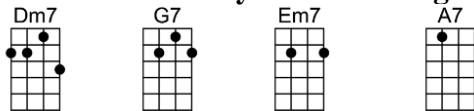

SING G#

THAT FACE - Alan Bergman/Lew Spence

4/4 1...2...123 (without intro)

Intro: |  |  |  |  |

That face, that face, that wonderful face!

It shines, it glows all over the place

And how I love to watch it change ex-pressions.

Interlude:         

p.2. That Face

It's got my crazy heart in such a tangle

It drives me simply wild from every angle

I love those eyes, those lips, that fabulous smile

She laughs, and spring goes right out of style

And, never will these eyes behold a sight that could replace

That face, that face, that face, such grace

Your place, my place, that face

THAT FACE - Alan Bergman/Lew Spence

4/4 1...2...123 (without intro)