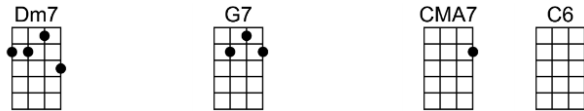

SING G#

THAT FACE - Alan Bergman/Lew Spence

4/4 1...2...123 (without intro)

Intro: |  |  |  |  |

That face, that face, that wonderful face!

It shines, it glows all over the place

And how I love to watch it change ex-pressions.

Each look becomes the prize of my pos-sessions

I love that face, that face, it just isn't fair.

You must for-give the way that I stare

But never will these eyes behold a sight that could replace that face, that face, that face

Interlude:         

p.2. That Face

It's got my crazy heart in such a tangle

It drives me simply wild from every angle

I love those eyes, those lips, that fabulous smile

She laughs, and spring goes right out of style

Interlude: Dm7 G7 CMA7 C6 D7 G7 CMA7 CMA9 C6

Dm7 G7 CMA7 C6
It's got my crazy heart in such a tangle
Am D7 Dm7 G7
It drives me simply wild from every angle

C6 Dm7 C Dm7 G7
I love those eyes, those lips, that fabulous smile
D7 G7 CMA7 CMA9 C6
She laughs, and spring goes right out of style
Dm7 G7 Em7 A7b9
Oh, never will these eyes behold a sight that could replace
Dm7 G7 Em7 A7
That face, that face, that face, such grace
Dm7 G7 C C6
Your place, my place, that face