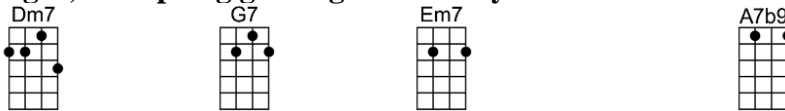

SING G#

THAT FACE - Alan Bergman/Lew Spence

4/4 1...2...123 (without intro)

Intro: |  |  |  |  |

That face, that face, that wonderful face!

It shines, it glows all over the place

And how I love to watch it change ex-pressions.

Interlude:         

p.2. That Face

It's got my crazy heart in such a tangle

It drives me simply wild from every angle

I love those eyes, those lips, that fabulous smile

She laughs, and spring goes right out of style