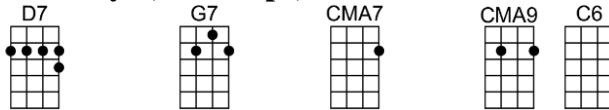

SING G#

THAT FACE - Alan Bergman/Lew Spence

4/4 1...2...123 (without intro)

Intro: |  |  |  |  |

That face, that face, that wonderful face!

It shines, it glows all over the place

And how I love to watch it change ex-pressions.

Interlude:         

p.2. That Face

It's got my crazy heart in such a tangle

It drives me simply wild from every angle

I love those eyes, those lips, that fabulous smile

She laughs, and spring goes right out of style

And, never will these eyes behold a sight that could replace

That face, that face, that face, such grace

Your place, my place, that face

THAT FACE - Alan Bergman/Lew Spence

4/4 1...2...123 (without intro)

Intro: | Em7 | A7b9 | Dm7 | G7b9 |

C6 Dm7 C Dm7 G7
That face, that face, that wonderful face!
D7 G7 CMA7 CMA9 C6
It shines, it glows all over the place

Dm7 G7 CMA7 C6
And how I love to watch it change ex-pressions.
Am D7 Dm7 G7
Each look becomes the prize of my pos-sessions