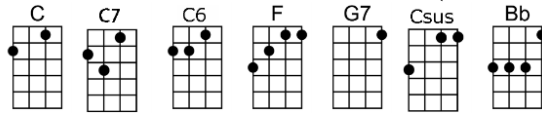

# LAST TRAIN TO CLARKSVILLE<sub>(BAR)</sub>

4/4 1234 12 (without intro) -Tommy Boyce/Bobby Hart

Intro: | C | C7 C6 C7 | (X4)

C7

Take the last train to Clarksville, and I'll meet you at the station

You can be here by four thirty, 'cause I made your reservation

F

Don't be slow, oh, no, no, no! Oh, no, no, no!

C7

'Cause I'm leavin' in the morning, and I must see you again

We'll have one more night together, 'til the morning brings my train

F

And I must go, oh, no, no, no! Oh, no, no, no!

F

Don't be slow, oh, no, no, no! Oh, no, no, no!

G7

C C7 C6 C7 C C7 C6 C7

And I don't know if I'm ever coming home

C

C7 C6 C7 C C7 C6

C7