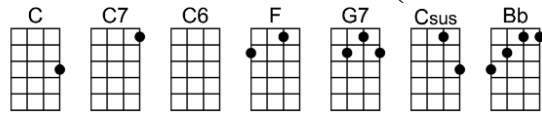

# LAST TRAIN TO CLARKSVILLE

4/4 1234 12 (without intro) -Tommy Boyce/Bobby Hart

Intro: | C | C7 C6 C7 | (X4)

C7

Take the last train to Clarksville, and I'll meet you at the station

You can be here by four thirty, 'cause I made your reservation

F

Don't be slow, oh, no, no, no! Oh, no, no, no!

C7

'Cause I'm leavin' in the morning, and I must see you again

We'll have one more night together, 'til the morning brings my train

F

And I must go, oh, no, no, no! Oh, no, no, no!

F

Don't be slow, oh, no, no, no! Oh, no, no, no!

G7

C C7 C6 C7 C C7 C6 C7

And I don't know if I'm ever coming home

C

C7 C6 C7 C C7 C6

C7