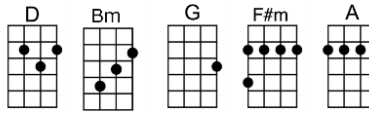

SWEET SWEET SMILE_(BAR)-Juice Newton/Otha Young

4/4 1...2...1234

Intro: D (4 measures)

D Bm
You're always in my heart, from early in the mornin' til it's dark
G F#m A D A
I gotta see your sweet , sweet smile every day

D Bm
When I wake up in the mornin', and I see you there, I always whisper a little prayer
G A D
I gotta see your sweet , sweet smile every day

Bridge:

Bm
I gotta know that you love me, and that you want me, and that you'll always be there
G A
I gotta know that you care
Bm
And I gotta feel your arms around me, and that you need me, and that you'll always be there
G A
I gotta know that you care

D Bm
If my times are bringin' me down, you're the only one that I want around
G F#m A D A
I gotta see your sweet , sweet smile every day
D Bm
And if I'm all strung out, you're the only one who can straighten me out
G A D
I gotta see your sweet , sweet smile every day

BRIDGE

Interlude: First 4 lines

BRIDGE

D Bm
You're always in my heart, from early in the mornin' til it's dark
G F#m A D
I gotta see your sweet , sweet smile every day
G A D
I gotta see your sweet , sweet smile every day
G A D
I gotta see your sweet , sweet smile every day