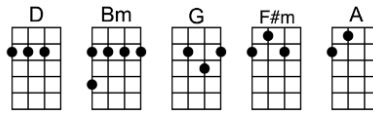

SWEET SWEET SMILE - Juice Newton/Otha Young

4/4 1...2...1234

Intro: D (4 measures)

D Bm
 You're always in my heart, from early in the mornin' til it's dark
 G F#m A D A
 I gotta see your sweet , sweet smile every day

D Bm
 When I wake up in the mornin', and I see you there, I always whisper a little prayer
 G A D
 I gotta see your sweet , sweet smile every day

Bridge:

Bm
 I gotta know that you love me, and that you want me, and that you'll always be there
 G A
 I gotta know that you care
 Bm
 And I gotta feel your arms around me, and that you need me, and that you'll always be there
 G A
 I gotta know that you care

D Bm
 If my times are bringin' me down, you're the only one that I want around
 G F#m A D A
 I gotta see your sweet , sweet smile every day
 D Bm
 And if I'm all strung out, you're the only one who can straighten me out
 G A D
 I gotta see your sweet , sweet smile every day

BRIDGE

Interlude: First 4 lines

BRIDGE

D Bm
 You're always in my heart, from early in the mornin' til it's dark
 G F#m A D
 I gotta see your sweet , sweet smile every day
 G A D
 I gotta see your sweet , sweet smile every day
 G A D
 I gotta see your sweet , sweet smile every day