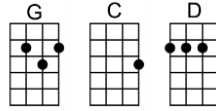

# SWEETS FOR MY SWEET - Doc Pomus/Mort Shuman

4/4 1...2...1234

G C D C G C D C  
 Sweets for my sweet, sugar for my honey, your perfect kiss thrills me so  
 G C D C G C D C (G C D C) X2  
 Sweets for my sweet, sugar for my honey, I'll never ever let you go

G C D C G C D C  
 If you wanted that star that shines so brightly to match the star dust in your eyes  
 G C D C G C D  
 Darlin', I would chase that bright star nightly, and try to steal it from the skies

G C D C G C D C  
 And if you needed a dream to keep you smiling, I'll tell the sandman you were blue  
 G C D C G C D  
 And I'll ask him to keep that sand a-piling, till your dreams would come true

C G C D C  
 'Cause I would give sweets for my sweet, sugar for my honey  
 G C D C  
 Your perfect kiss thrills me so  
 G C D C G C D C (G C D C) X2  
 Sweets for my sweet, sugar for my honey, I'll never ever let you go

G C D C G C D C  
 If you wanted a love to last for-ever, then I would send my love your way  
 G C D C G C D  
 And my love would not only last for-ever, but for-ever and a day

C G C D C  
 'Cause I would give sweets for my sweet, sugar for my honey  
 G C D C  
 Your perfect kiss thrills me so  
 G C D C G C D C  
 Sweets for my sweet, sugar for my honey, I'll never ever let you go