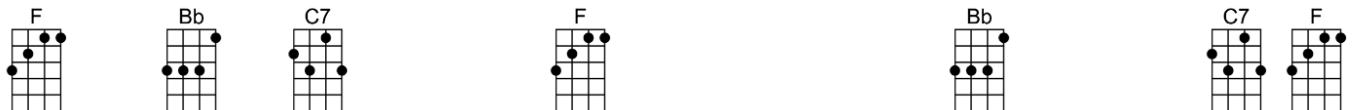

SING F

SWEET PEA^(BAR)-Tommy Roe

4/4 1...2...1234

Intro:

Oh, Sweet Pea come on and dance with me. Come on, come on, come on and dance with me

Oh, Sweet Pea won't you be my girl? Won't you, won't you, won't you be my girl?

I went to a dance just the other night, I saw a girl there she was out of sight

I asked a friend of mine who she could be. He said that her friends just call her Sweet Pea

Oh, Sweet Pea come on and dance with me. Come on, come on, come on and dance with me

F# B C#7 F# B C#7 F#
Oh, Sweet Pea come on and dance with me. Come on, come on, come on and dance with me
F# B C#7 F# B C#7 F#
Oh, Sweet Pea won't you be my girl? Won't you, won't you, won't you be my girl?

G C D7 G C D7 G
Oh, Sweet Pea come on and dance with me. Come on, come on, come on and dance with me
G C D7 G C D7 G
Oh, Sweet Pea won't you be my girl? Won't you, won't you, won't you be my girl?
C D7 G
Won't you, won't you, won't you be my girl?