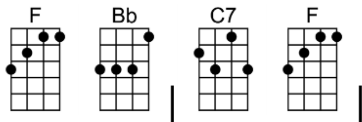

SING F

SWEET PEA^(BAR)-Tommy Roe

4/4 1...2...1234

Intro:

Oh, Sweet Pea come on and dance with me. Come on, come on, come on and dance with me

Oh, Sweet Pea won't you be my girl? Won't you, won't you, won't you be my girl?

I went to a dance just the other night, I saw a girl there she was out of sight

I asked a friend of mine who she could be. He said that her friends just call her Sweet Pea

Oh, Sweet Pea come on and dance with me. Come on, come on, come on and dance with me

F# B C#7 F# B C#7 F#
Oh, Sweet Pea come on and dance with me. Come on, come on, come on and dance with me
F# B C#7 F# B C#7 F#
Oh, Sweet Pea won't you be my girl? Won't you, won't you, won't you be my girl?

G C D7 G C D7 G
Oh, Sweet Pea come on and dance with me. Come on, come on, come on and dance with me
G C D7 G C D7 G
Oh, Sweet Pea won't you be my girl? Won't you, won't you, won't you be my girl?
C D7 G
Won't you, won't you, won't you be my girl?