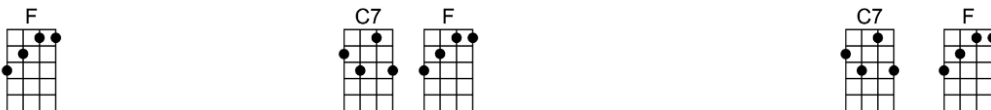

SING F

SWEET PEA^(BAR)-Tommy Roe

4/4 1...2...1234

Intro:

Oh, Sweet Pea come on and dance with me. Come on, come on, come on and dance with me

Oh, Sweet Pea won't you be my girl? Won't you, won't you, won't you be my girl?

I went to a dance just the other night, I saw a girl there she was out of sight

I asked a friend of mine who she could be. He said that her friends just call her Sweet Pea

Oh, Sweet Pea come on and dance with me. Come on, come on, come on and dance with me

F# B C#7 F# B C#7 F#
Oh, Sweet Pea come on and dance with me. Come on, come on, come on and dance with me
F# B C#7 F# B C#7 F#
Oh, Sweet Pea won't you be my girl? Won't you, won't you, won't you be my girl?

G C D7 G C D7 G
Oh, Sweet Pea come on and dance with me. Come on, come on, come on and dance with me
G C D7 G C D7 G
Oh, Sweet Pea won't you be my girl? Won't you, won't you, won't you be my girl?
C D7 G
Won't you, won't you, won't you be my girl?