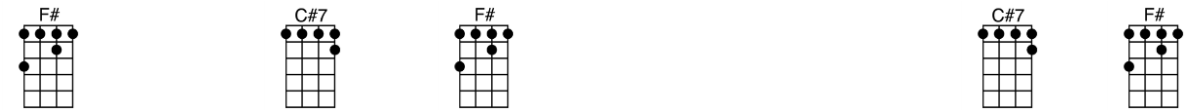

SING F

SWEET PEA-Tommy Roe

4/4 1...2...1234

Intro:

Oh, Sweet Pea come on and dance with me. Come on, come on, come on and dance with me

Oh, Sweet Pea won't you be my girl? Won't you, won't you, won't you be my girl?

I went to a dance just the other night, I saw a girl there she was out of sight

I asked a friend of mine who she could be. He said that her friends just call her Sweet Pea

Oh, Sweet Pea come on and dance with me. Come on, come on, come on and dance with me

Oh, Sweet Pea won't you be my girl? Won't you, won't you, won't you be my girl?

I walked on over and asked her to dance, thinkin' maybe later we would make a ro-mance

But every guy there was thinkin' like me. I had to stand in line to get a dance with Sweet Pea

F# B C#7 F# B C#7 F#
Oh, Sweet Pea come on and dance with me. Come on, come on, come on and dance with me
F# B C#7 F# B C#7 F#
Oh, Sweet Pea won't you be my girl? Won't you, won't you, won't you be my girl?