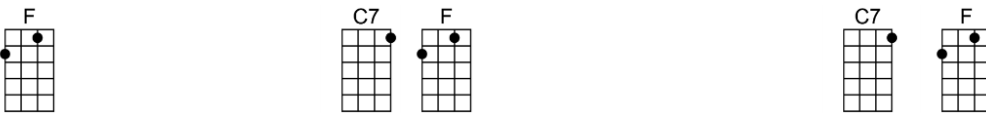

SING F

SWEET PEA-Tommy Roe

4/4 1...2...1234

Intro:

Oh, Sweet Pea come on and dance with me. Come on, come on, come on and dance with me

Oh, Sweet Pea won't you be my girl? Won't you, won't you, won't you be my girl?

I went to a dance just the other night, I saw a girl there she was out of sight

I asked a friend of mine who she could be. He said that her friends just call her Sweet Pea

Oh, Sweet Pea come on and dance with me. Come on, come on, come on and dance with me

F# B C#7 F# B C#7 F#
Oh, Sweet Pea come on and dance with me. Come on, come on, come on and dance with me
F# B C#7 F# B C#7 F#
Oh, Sweet Pea won't you be my girl? Won't you, won't you, won't you be my girl?

G C D7 G C D7 G
Oh, Sweet Pea come on and dance with me. Come on, come on, come on and dance with me
G C D7 G C D7 G
Oh, Sweet Pea won't you be my girl? Won't you, won't you, won't you be my girl?
C D7 G
Won't you, won't you, won't you be my girl?