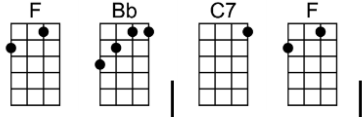

SING F

SWEET PEA-Tommy Roe

4/4 1...2...1234

Intro:

Oh, Sweet Pea come on and dance with me. Come on, come on, come on and dance with me

Oh, Sweet Pea won't you be my girl? Won't you, won't you, won't you be my girl?

I went to a dance just the other night, I saw a girl there she was out of sight

I asked a friend of mine who she could be. He said that her friends just call her Sweet Pea

Oh, Sweet Pea come on and dance with me. Come on, come on, come on and dance with me

F# B C#7 F# B C#7 F#
Oh, Sweet Pea come on and dance with me. Come on, come on, come on and dance with me
F# B C#7 F# B C#7 F#
Oh, Sweet Pea won't you be my girl? Won't you, won't you, won't you be my girl?

G C D7 G C D7 G
Oh, Sweet Pea come on and dance with me. Come on, come on, come on and dance with me
G C D7 G C D7 G
Oh, Sweet Pea won't you be my girl? Won't you, won't you, won't you be my girl?
C D7 G
Won't you, won't you, won't you be my girl?