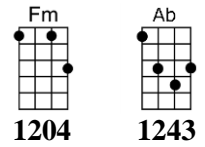

STAY AWAKE

Richard and Robert Sherman
4/4 1...2...1234

Intro: | | | | | | | | |

Stay a-wake don't rest your head. Don't lie down u-pon your bed

While the moon drifts in the skies, stay a-wake don't close your eyes

Interlude:

Though the world is fast a-sleep, though your pillow's soft and deep

You're not sleepy as you seem. Stay a-wake, don't nod and dream

Stay a-wake, don't nod and dream

STAY AWAKE

4/4 1...2...1234

Intro: | C | CMA7 | C6 | CMA7 | C | CMA7 | C6 | G7 |

C CMA7 C6 G7
Stay a-wake don't rest your head

Dm G7 Dm G7 C
Don't lie down u-pon your bed

C CMA7 C7 F
While the moon drifts in the skies

Fm C G7 C
Stay a-wake don't close your eyes

Interlude: C CMA7 C6 G7

C CMA7 C6 G7
Though the world is fast a-sleep

Dm G7 Dm G7 C
Though your pillow's soft and deep

C CMA7 C7 F
You're not sleepy as you seem

Fm C G7 C7
Stay a-wake, don't nod and dream

Ab C G7 C
Stay a-wake, don't nod and dream