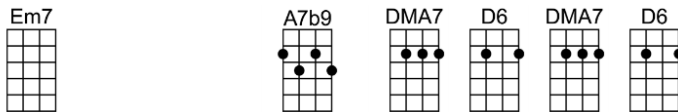

For, anywhere you are is Shangri – La