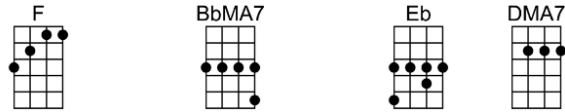

SING C#

SHANGRI-LA (BAR) - Matty Malneck/Robert Maxwell

4/4 1...2...1234

Intro: |  |  |  |  |

Your kisses take me to Shangri-La

Each kiss is magic, that makes my little world a Shangri - La

A land of bluebirds and fountains and nothing to do,

But cling to an angel that looks like you

And, when you hold me, how warm you are.

Be mine, my darling, and spend your life with me in Shangri - La

For, anywhere you are is Shangri - La

p.2. Shangri-La

Interlude: First 2 lines

Em7 A7b9 DMA7 Em7 A7b9
For, anywhere you are is Shangri – La

Interlude: First 2 lines

F BbMA7 Eb DMA7
A land of bluebirds and fountains and nothing to do,

F#m7 B7b9 Em7 A13 A13b9
But cling to an angel that looks like you

DMA7 Fdim Em7 A13 A13b9
And, when you hold me, how warm you are.

DMA7 Fdim Em7 Eb F#m7b5 B7
Be mine, my darling, and spend your life with me in Shangri – La

Em7 A7b9 DMA7 D6 DMA7 D6
For, anywhere you are is Shangri – La