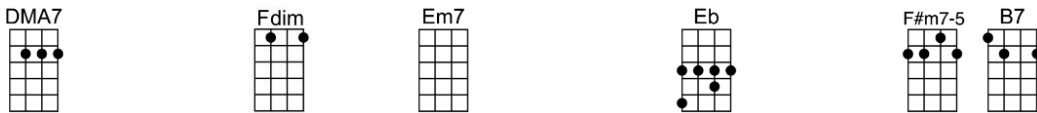

Be mine, my darling, and spend your life with me in Shangri – La