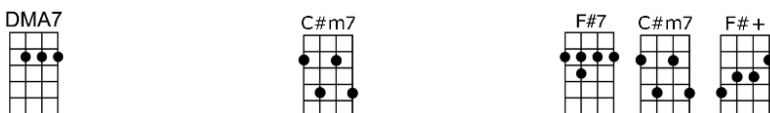

Einstein said he could never understand it all