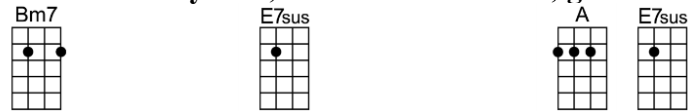

# SECRET O' LIFE<sub>(BAR)</sub>-James Taylor

4/4 1...2...1234

**Intro:** |  |  |  |  |  |  |

The secret of life is enjoying the passage of time

Any fool can do it. There ain't nothin' to it.

Nobody knows how we got to the top of the hill

And, since we're only here for a while, we might as well show some style. Give us a smile

p.2. Secret O' Life

Isn't it a lovely ride, slidin' down, glidin' down

Try not to try too hard, it's just a lovely ride

Some kind of love in rhyme, I'll be slidin' down, I'll be flyin' down

Try not to try too hard, it's just a lovely ride

Isn't it a lovely ride, see me slidin' down, glidin' down

Try not to try too hard, it's just a lovely ride

# THE SECRET O' LIFE - James Taylor

4/4 1...2...1234

Intro: | A | A E7sus | A | A E7sus |

A E7sus A E7sus  
The secret of life is enjoying the passage of time  
A E7sus A A7sus A7 Em7 A7  
Any fool can do it. There ain't nothin' to it.  
DMA7 C#m7 F#7 C#m7 F#+  
Nobody knows how we got to the top of the hill  
Bm7 E7sus F#7sus Bm7 E9+  
But, since we're on our way down, we might as well enjoy the ride