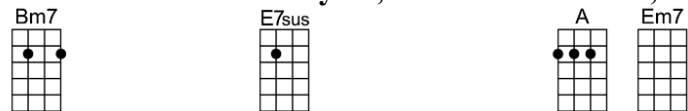

# SECRET O' LIFE<sub>(BAR)</sub>-James Taylor

4/4 1...2...1234

**Intro:** |  |  |  |  |  |  |

The secret of life is enjoying the passage of time

Any fool can do it. There ain't nothin' to it.

Nobody knows how we got to the top of the hill

And, since we're only here for a while, we might as well show some style. Give us a smile

p.2. Secret O' Life

Isn't it a lovely ride, slidin' down, glidin' down

Try not to try too hard, it's just a lovely ride

Some kind of love in rhyme, I'll be slidin' down, I'll be flyin' down

Try not to try too hard, it's just a lovely ride

Isn't it a lovely ride, see me slidin' down, glidin' down

Try not to try too hard, it's just a lovely ride

# THE SECRET O' LIFE - James Taylor

4/4 1...2...1234

Intro: | A | A E7sus | A | A E7sus |

A E7sus A E7sus  
The secret of life is enjoying the passage of time  
A E7sus A A7sus A7 Em7 A7  
Any fool can do it. There ain't nothin' to it.  
DMA7 C#m7 F#7 C#m7 F#+  
Nobody knows how we got to the top of the hill  
Bm7 E7sus F#7sus Bm7 E9+  
But, since we're on our way down, we might as well enjoy the ride