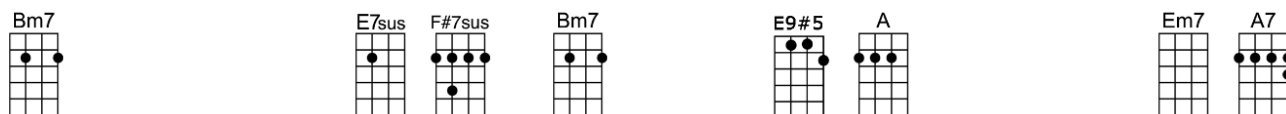

Planets spinning through space, the smile upon your face, welcome to the human race.