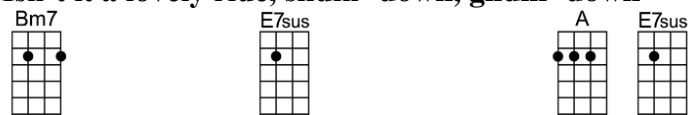

# SECRET O' LIFE<sub>(BAR)</sub>-James Taylor

4/4 1...2...1234

**Intro:** |  |  |  |  |  |  |

The secret of life is enjoying the passage of time

Any fool can do it. There ain't nothin' to it.

Nobody knows how we got to the top of the hill

And, since we're only here for a while, we might as well show some style. Give us a smile

p.2. Secret O' Life

Isn't it a lovely ride, slidin' down, glidin' down

Try not to try too hard, it's just a lovely ride

# THE SECRET O' LIFE - James Taylor

4/4 1...2...1234

Intro: | A | A E7sus | A | A E7sus |

A E7sus A E7sus  
The secret of life is enjoying the passage of time  
A E7sus A A7sus A7 Em7 A7  
Any fool can do it. There ain't nothin' to it.  
DMA7 C#m7 F#7 C#m7 F#+  
Nobody knows how we got to the top of the hill  
Bm7 E7sus F#7sus Bm7 E9+  
But, since we're on our way down, we might as well enjoy the ride

A E7sus A E7sus  
The secret of love is in openin' up your heart  
A E7sus A A7sus A7 Em7 A7  
It's OK to feel a-fraid, but don't let that stand in your way  
DMA7 C#m7 F#7 C#m7 F#+  
'Cause anyone knows that love is the only road  
Bm7 E7sus F#7sus Bm7 E9+ A Em7  
And, since we're only here for a while, we might as well show some style. Give us a smile