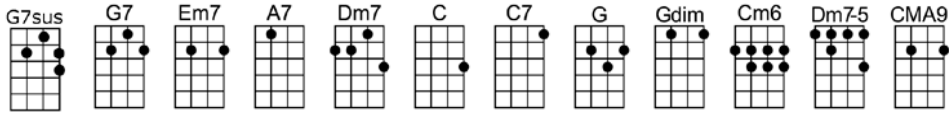

SATELLITE

Intro: G7sus G7 G7sus G G7sus G7

Dm7 G7 Em7 A7
It's no shame that love's a game that I can only play with you

Dm7 G7 C C7
What I'm saying is I've been waitin' for you

G Gdim Cm6 G
I've seen the light, I'm satisfied that the brightest star is you

Gdim Cm6 G
Satellite, I'm holding tight beaming back to you

Dm7 G7 Em7 A7
Days turn into nights turn into days turn into today

Dm7 G7 C C7
Don't think I'm out playing cause I'm inside waiting for you

G Gdim Cm6 G
I've felt the light, I'm satisfied that the highest star is you

Gdim Cm6 G
Satellite, I'm holding tight beaming back to you

Dm7 Dm7b5 CMA9
Don't you worry I believe your story you were put away

A7 Dm7 G7
For something you didn't do while I'm waitin' I've been saving my love