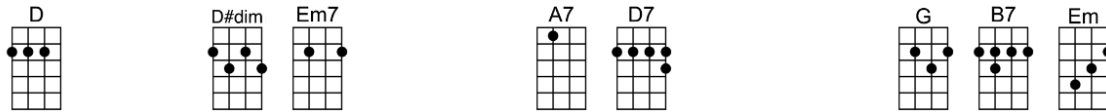

p.2. Looking At the World Through Rose Colored Glasses

In a bungalow all covered with roses, I will settle down I vow,