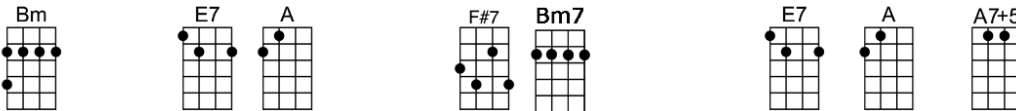

SING F#

LOOKING AT THE WORLD THROUGH

ROSE COLORED GLASSES - Jimmy Steiger/Tommy Malie

4/4 1...2...1234

Intro:

(4 beats each)

I said goodbye to Mr. Sorrow, how do you do, Mr. Joy?

Don't need to worry 'bout to-mor - row

1. Because I'm lookin' at the world through rose colored glasses, and everything is rosy now.

Repeat song (minus verse), starting with instrumental

2. Because I'm lookin' at the world through rose colored glasses, and everything is rosy now.

Repeat song (minus verse), starting with instrumental

G Bb D B7 Em7 A7 D D7
2.Because I'm lookin' at the world through rose colored glasses, and everything is rosy now.

G Bb D B7 Em7 A7 D Bb C#6 D6
I'm lookin' at the world through rose colored glasses, and everything is rosy now!