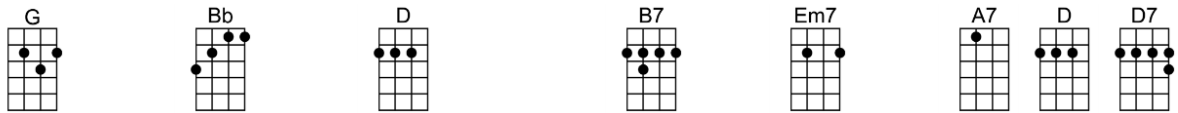

Why do I feel so spry? don't wink your eye,

Needn't guess I'll confess, certain someone just said yes.

p.2. Looking At the World Through Rose Colored Glasses

In a bungalow all covered with roses, I will settle down I vow,

1. Because I'm lookin' at the world through rose colored glasses, and everything is rosy now.

Repeat song (minus verse), starting with instrumental

2. Because I'm lookin' at the world through rose colored glasses, and everything is rosy now.

I'm lookin' at the world through rose colored glasses, and everything is rosy now!

LOOKING AT THE WORLD THROUGH

ROSE COLORED GLASSES-Jimmy Steiger/Tommy Malie

4/4 1...2...1234

Intro: G Bb D B7 Em7 A7 D A7 (4 beats each)

Repeat song (minus verse), starting with instrumental

G Bb D B7 Em7 A7 D D7
2.Because I'm lookin' at the world through rose colored glasses, and everything is rosy now.

G Bb D B7 Em7 A7 D Bb C#6 D6
I'm lookin' at the world through rose colored glasses, and everything is rosy now!