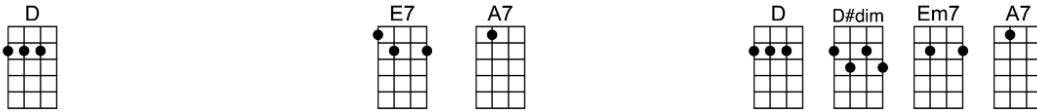

SING F#

LOOKING AT THE WORLD THROUGH

ROSE COLORED GLASSES - Jimmy Steiger/Tommy Malie

4/4 1...2...1234

Intro:

(4 beats each)

I said goodbye to Mr. Sorrow, how do you do, Mr. Joy?

Don't need to worry 'bout to-mor - row

1. Because I'm lookin' at the world through rose colored glasses, and everything is rosy now.

Repeat song (minus verse), starting with instrumental

2. Because I'm lookin' at the world through rose colored glasses, and everything is rosy now.

Repeat song (minus verse), starting with instrumental

G Bb D B7 Em7 A7 D D7
2.Because I'm lookin' at the world through rose colored glasses, and everything is rosy now.

G Bb D B7 Em7 A7 D Bb C#6 D6
I'm lookin' at the world through rose colored glasses, and everything is rosy now!