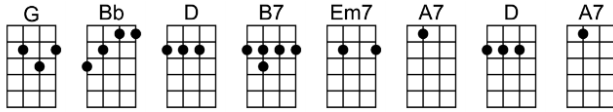

SING F#

LOOKING AT THE WORLD THROUGH

ROSE COLORED GLASSES - Jimmy Steiger/Tommy Malie

4/4 1...2...1234

Intro:

(4 beats each)

I said goodbye to Mr. Sorrow, how do you do, Mr. Joy?

Don't need to worry 'bout to-mor - row

1. Because I'm lookin' at the world through rose colored glasses, and everything is rosy now.

Repeat song (minus verse), starting with instrumental

2. Because I'm lookin' at the world through rose colored glasses, and everything is rosy now.

D D#dim Em7 A7 D G B7
I'm lookin' at the world through rose colored glasses, everything is rosy now.

Em B7 E E7 A7
Lookin' at the world and everything that passes, seems of rosy hue some-how.

D7 G
Why do I feel so spry? don't wink your eye,

Repeat song (minus verse), starting with instrumental

G Bb D B7 Em7 A7 D D7
2.Because I'm lookin' at the world through rose colored glasses, and everything is rosy now.

G Bb D B7 Em7 A7 D Bb C#6 D6
I'm lookin' at the world through rose colored glasses, and everything is rosy now!