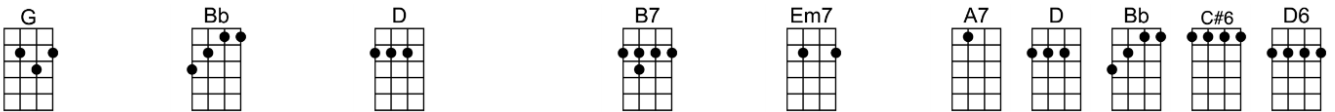

Why do I feel so spry? don't wink your eye,

Needn't guess I'll confess, certain someone just said yes.

p.2. Looking At the World Through Rose Colored Glasses

In a bungalow all covered with roses, I will settle down I vow,

1. Because I'm lookin' at the world through rose colored glasses, and everything is rosy now.

Repeat song (minus verse), starting with instrumental

2. Because I'm lookin' at the world through rose colored glasses, and everything is rosy now.

I'm lookin' at the world through rose colored glasses, and everything is rosy now!

LOOKING AT THE WORLD THROUGH

ROSE COLORED GLASSES-Jimmy Steiger/Tommy Malie

4/4 1...2...1234

Intro: G Bb D B7 Em7 A7 D A7 (4 beats each)

Repeat song (minus verse), starting with instrumental

G Bb D B7 Em7 A7 D D7
2.Because I'm lookin' at the world through rose colored glasses, and everything is rosy now.

G Bb D B7 Em7 A7 D Bb C#6 D6
I'm lookin' at the world through rose colored glasses, and everything is rosy now!