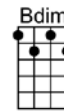

Like my mother sang to me
Just change that classical nag to some sweet beautiful drag