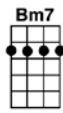

Play some simple mel - o - dy.
And that is simply be-cause I wanna listen to rag.