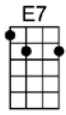

p.2 Play a Simple Melody

One with a good old-fashioned harmony,
If you will play from a copy of a tune that is choppy you'll get all my applause