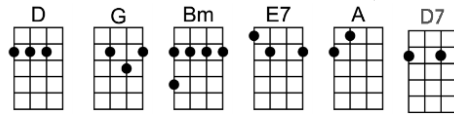

(WHAT'S SO FUNNY 'BOU)

PEACE, LOVE AND UNDERSTANDING - Nick Lowe

4/4 1234 12 (without intro)

Intro: | D | G | D | G | (X2)

D G D G Bm E7 A G
 As I walk through this wicked world, searchin' for light in the darkness of in-sanity
 D G D G Bm E7 A G
 I ask my-self, "Is all hope lost? Is there only pain and hatred and mise-ry?"
 D A D7 G
 And each time I feel like this inside, there's one thing I wanna know

D A Bm E7
 What's so funny 'bout peace, love and under-standing? Oh!
 D A Bm A
 What's so funny 'bout peace, love and under-standing?

Interlude: | D | G | D | G | (X2)

D G D G Bm E7 A G
 As I walk on, through troubled times, my spirit gets so down-hearted some-times
 D G D G Bm E7 A G
 So where are the strong, and who are the trusted? And where is the harmo-ny, sweet harmo-ny?
 D A D7 G
 'Cause each time I feel it slippin' away, just makes me wanna cry

D A Bm E7
 What's so funny 'bout peace, love and under-standing? Oh!
 D A Bm A
 What's so funny 'bout peace, love and under-standing?

Interlude: | D | G | D | G | (X2) then chords of first line

D G D G Bm E7 A G
 So where are the strong, and who are the trusted? And where is the harmo-ny, sweet harmo-ny?
 D A D7 G
 'Cause each time I feel it slippin' away, just makes me wanna cry

D A Bm E7
 What's so funny 'bout peace, love and under-standing? Oh!
 D A Bm E7
 What's so funny 'bout peace, love and under-standing? Oh!
 D A Bm
 What's so funny 'bout peace, love and under-standing?