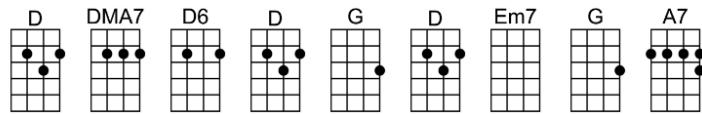

OUR HOUSE_(BAR)-Graham Nash

4/4 1...2...1234

I'll light the fire. You place the flowers in the vase that you bought to-day.

Staring at the fire for hours and hours, while I listen to you

Play your love songs all night long for me, only for me.

Our house is a very, very fine house with two cats in the yard,

Life used to be so hard. Now everything is easy 'cause of you, and our....

p.2. Our House

Interlude (La,la..):

Our house is a very, very, very fine house with two cats in the yard,

G D G D G Em7 G
Life used to be so hard. Now everything is easy 'cause of you, and our....

Interlude (La,la..): D DMA7 D6 D G D Em7 G A7

D DMA7 D6 D G Bb

D DMA7 D6 D G D
Our house is a very, very, very fine house with two cats in the yard,