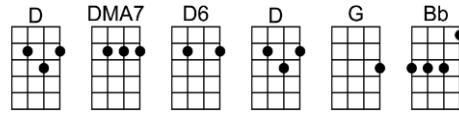

OUR HOUSE_(BAR)-Graham Nash

4/4 1...2...1234

I'll light the fire. You place the flowers in the vase that you bought to-day.

Staring at the fire for hours and hours, while I listen to you

Play your love songs all night long for me, only for me.

Our house is a very, very fine house with two cats in the yard,

Life used to be so hard. Now everything is easy 'cause of you, and our....

p.2. Our House

Interlude (La,la..):

Our house is a very, very, very fine house with two cats in the yard,

D DMA7 D6 D G D G F#m A F#m
Such a cozy room. The windows are illuminated by the evening sun-shine through them,

Em7 F#m A7 D DMA7 D6 D G Bb
Fie - ry gems for you, only for you.

D DMA7 D6 D G D
Our house is a very, very, very fine house with two cats in the yard,

G D G D G Em7 G
Life used to be so hard. Now everything is easy 'cause of you, and our....

Interlude (La,la..): D DMA7 D6 D G D Em7 G A7

D DMA7 D6 D G Bb

D DMA7 D6 D G D
Our house is a very, very, very fine house with two cats in the yard,