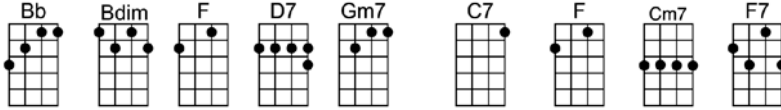

SING A

ORANGE COLORED SKY

4/4 1...2...123 (without intro)

Intro: 2nd line

I was walkin' a-long, mindin' my business, when, out of an orange colored sky,

Flash, bam, alaca-zam, wonderful you came by.

I was hummin' a tune, drinkin' in sunshine, when, out of that orange colored view,

Wham, bam, alaca-zam, I got a look at you.

One look and I yelled "timber, watch out for flyin' glass"

Cause the ceiling fell in and the bottom fell out

I went into a spin and I started to shout, "I've been hit, this is it, this is it!"

F F#dim Gm7 Abdim F D7
I was hummin' a tune, drinkin' in sunshine, when, out of that orange colored view,

Bb Bdim F D7 Gm7 C7 F Cm7 F7
Wham, bam, alaca-zam, I got a look at you.

Bb E7 A7 Dm
One look and I yelled "timber, watch out for flyin' glass"

1. Bb Bdim F D7 Gm7 C7 F Db9 C9
Flash, bam, alaca-zam, out of an orange colored sky.

2. Bb Bdim F D7 Gm7 Bm6
Flash, bam, alaca-zam, out of an orange colored, purple striped,

Am7 D7
Pretty, green polka dot sky.....