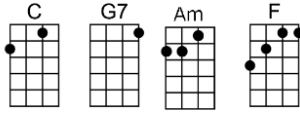

SING E

OLD BLUE(BAR)

4/4 1...2...1234

Intro: | C | / | / | G7 C | (X2)

C G7 C G7 C
 Had an old dog and his name was Blue, had an old dog and his name was Blue,
 C G7 C G7 C G7 C
 Had an old dog and his name was Blue, betcha five dollars he's a good dog too

C Am F G7 C Am F G7 C G7 C
 Here, Blue, you good dog, you. Here, Blue, you good dog, you.

C G7 C G7 C C G7 C
 Shouldered my gun, and I tooted my horn, gonna find 'possum in the new-grown corn.
 C G7 C G7 C G7 C
 Old Blue barked, and I went to see, cornered a possum up a tall oak tree

C Am F G7 C Am F G7 C G7 C
 Come on, Blue, you good dog, you. Come on, Blue, you good dog, you.

C G7 C G7 C C G7 C
 Old Blue died, and he died so hard, shook the ground in my back yard
 C G7 C G7 C G7 C
 Dug his grave with a silver spade, lowered him down with links of chain.

C Am F G7 C Am F G7 C G7 C
 Here, Blue, you good dog, you. Here, Blue, you good dog, you.

C G7 C G7 C G7 C G7 C
 Now, when I get to heaven, first thing I'll do. Now, when I get to heaven, first thing I'll do
 C G7 C G7 C G7 C
 Now, when I get to heaven, first thing I'll do, pull out my horn, and call Old Blue