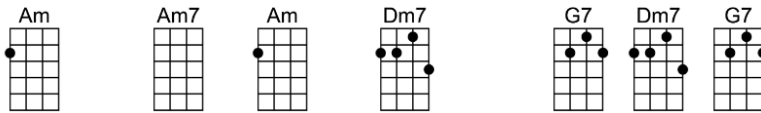

NO ARMS CAN EVER HOLD YOU - Art Crafer/Jimmy Nebb

4/4 1...2...1234

Intro:  (2 measures)

No arms can ever hold you like these arms of mine

No heart can ever love you like this heart of mine

My dreams can all come true if you'll care for me

This love that I feel for you was just meant to be

No lips can ever kiss you like these lips of mine

No one can ever offer what I offer you

My heart, my love, are yours 'til the end of time

No arms can ever hold you like these arms of mine

C B G7sus G7 Dm7 G7
My dreams can all come true if you'll care for me

Am Am7 Am Dm7 G7 Dm7 G7
This love that I feel for you was just meant to be

C Am Dm7 G7
No lips can ever kiss you like these lips of mine

Db Bbm Ebm7 F7
No one can ever offer what I offer you

Bbm Gbm6 Db Eb7
My heart, my love, are yours 'til the end of time

Gb Ebm7 Ab7 Db A Gbm Db
No arms can ever hold you like these arms....of.....mine