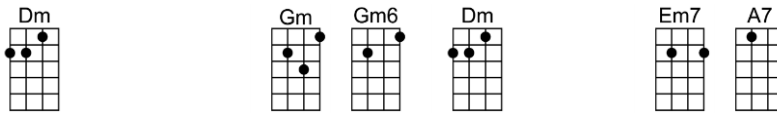

We love and we fight, but it's all day for night, just a masquerade

We're real, till the red light is off, then we go take our faces off

Like two clowns in a side show

Love is like two dreamers dreamin' the exact same dream

Just another Techni-color romance on the screen

p.2. Nightmoves

Interlude: First 3 lines

Love is like two dreamers dreamin' the exact same dream

Just another Techni-color romance on the screen

I keep you in frame, and I whisper your name till the picture fades