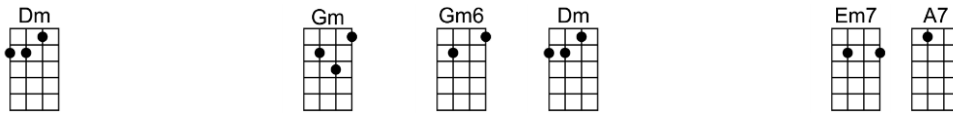

We love and we fight, but it's all day for night, just a masquerade

We're real, till the red light is off, then we go take our faces off

Like two clowns in a side show

Love is like two dreamers dreamin' the exact same dream

Just another Techni-color romance on the screen

p.2. Nightmoves

Interlude: First 3 lines

Love is like two dreamers dreamin' the exact same dream

Just another Techni-color romance on the screen

I keep you in frame, and I whisper your name till the picture fades