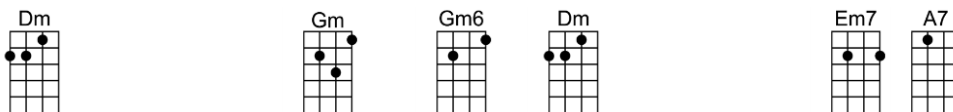

Love is like two dreamers dreamin' the exact same dream