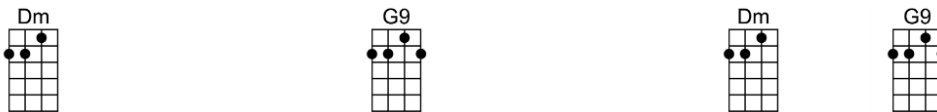

We love and we fight, but it's all day for night, just a masquerade

We're real, till the red light is off, then we go take our faces off

Like two clowns in a side show

Love is like two dreamers dreamin' the exact same dream

Just another Techni-color romance on the screen

p.2. Nightmoves

Interlude: First 3 lines

Love is like two dreamers dreamin' the exact same dream

Just another Techni-color romance on the screen

I keep you in frame, and I whisper your name till the picture fades