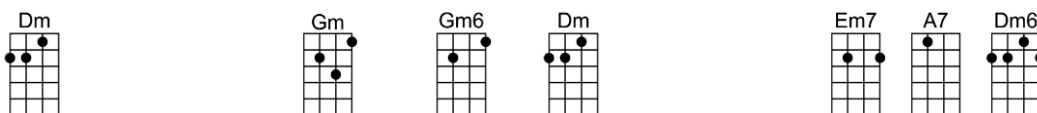

Love is like two dreamers dreamin' the exact same dream