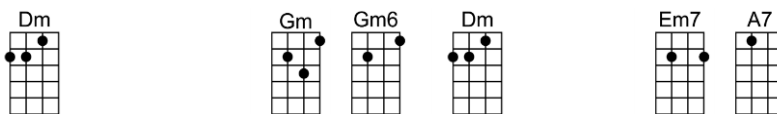

Just another Techni-color romance on the screen