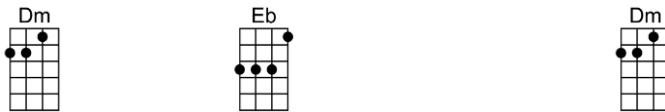

We love and we fight, but it's all day for night, just a masquerade

We're real, till the red light is off, then we go take our faces off

Like two clowns in a side show

Love is like two dreamers dreamin' the exact same dream

Just another Techni-color romance on the screen

p.2. Nightmoves

Interlude: First 3 lines

Love is like two dreamers dreamin' the exact same dream

Just another Techni-color romance on the screen

I keep you in frame, and I whisper your name till the picture fades