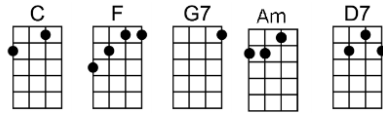

# NEVER BE ANYONE ELSE BUT YOU (BAR)-Baker Knight

4/4 1...2...1234

Intro: | C | F G7 | (X2)

C F G7 C  
 There'll never be anyone else but you for me  
 C F G7 C  
 Never ever be, just couldn't be, anyone else but you

C Am F G7 C  
 A heart that's true and longs for you is all I have to give  
 C F G7 C  
 All my love be-longs to you as long as I may live

C F G7 C  
 There'll never be anyone else but you for me  
 C F G7 C  
 Never ever be, just couldn't be, anyone else but you

F G7 C  
 I never will for-get the way you kiss me  
 D7 G7  
 And when we're not together, I wonder if you miss me

C Am F G7 C  
 'Cause I hope and pray the day will come when you be-long to me  
 C F G7 C  
 Then I'm gonna prove to you how true my love can be

C F G7 C  
 There'll never be anyone else but you for me  
 C F G7 C  
 Never ever be, just couldn't be, anyone else but you  
 C F G7 C F G7

Mmmm.....

C F G7 C  
 Never ever be, just couldn't be, anyone else but you