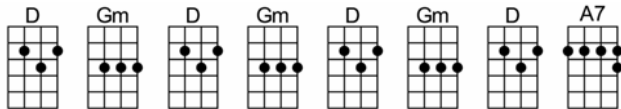

(Go on to "Twilight Time")

At the end of my prayer