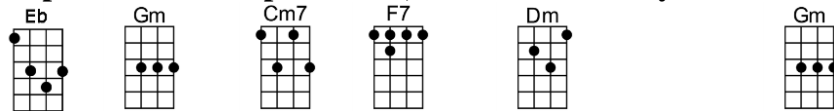

My love is brighter than the brightest star that shines every night a-bove