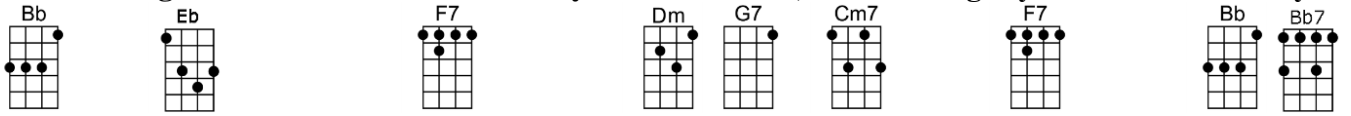

Now it only goes to show how wrong we all can be, for now I have to tell you every day