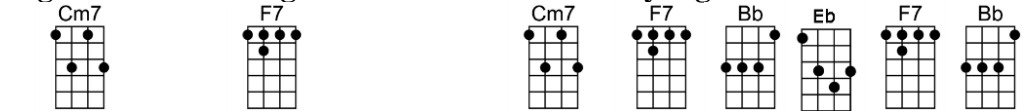

And there is nothing in this world that can ever change....my....love