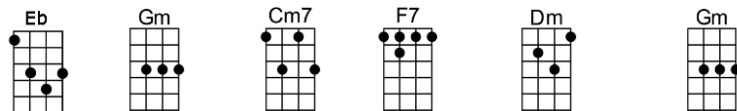

My love is warmer than the warmest sunshine, softer than a sigh