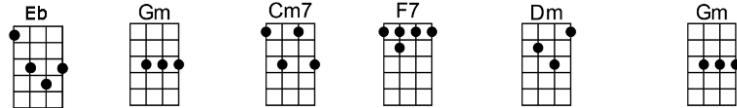

My love is warmer than the warmest sunshine, softer than a sigh