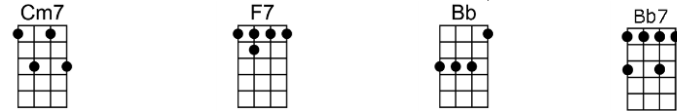

p.2. My Love

Once I thought that love was meant for anyone else but me, once I thought you'd never come my way

Now it only goes to show how wrong we all can be, for now I have to tell you every day

My love is warmer than the warmest sunshine, softer than a sigh

# MY LOVE-Tony Hatch

4/4 1...2...1234

Intro: | A | D | E7 | A |

A D F#m Bm7 E7 C#m F#m  
My love is warmer than the warmest sunshine, softer than a sigh  
Bm7 E7 A A7  
My love is deeper than the deepest ocean, wider than the sky  
D F#m Bm7 E7 C#m F#m  
My love is brighter than the brightest star that shines every night a-bove  
Bm7 E7 Bm7 E7 A D E7 D E7  
And there is nothing in this world that can ever change my love  
A D E7 A D Bm7 E7  
Something happened to my heart the day that I met you, something that I never felt be-fore  
A D E7 C#m F#7 Bm7 E7 A A7  
You are always on my mind, no matter what I do, and every day it seems I want you more