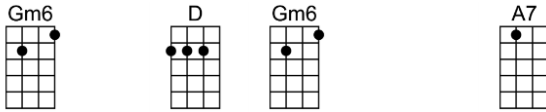

MR. BLUE-DeWayne Blackwell

4/4

Our guardian star lost all his glow the day that I lost you

He lost all his glitter the day you said no, and his silver turned to blue

Like him, I am doubtful that your love is true

But, if you de-cide to call on me, ask for Mr. Blue

I'm Mr. Blue, when you say you love me

Then prove it by going out on the sly, proving your love isn't true, call me Mr. Blue

I'm Mr. Blue, when you say you're sorry

D F#m G A7 D F#m G
I'm Mr. Blue, when you say you're sorry

A7 D F#m Em7 A7 F#m Em7 A7 D
Then turn around, headin' for the lights of town, hurtin' me through and through, call me Mr. Blue

A7 D A7 D
I stay at home at night, right by the phone at night

F#m E7 A7
But, you won't call, and I won't hurt my pride, call me Mr....

D F#m G A7 D F#m G
I won't tell you, while you paint the town

A7 D F#m Em7 A7 F#m Em7 A7 D
A bright red to turn it upside down, I'm painting it too, but I'm painting it blue