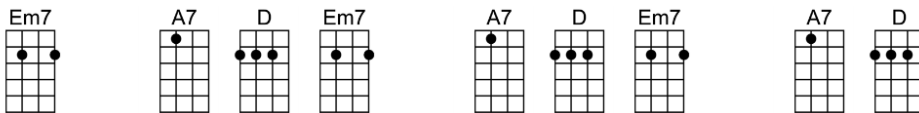

But, if you de-cide to call on me, ask for Mr. Blue

I'm Mr. Blue, when you say you love me

Then prove it by going out on the sly, proving your love isn't true, call me Mr. Blue

I'm Mr. Blue, when you say you're sorry

Then turn around, headin' for the lights of town, hurtin' me through and through, call me Mr. Blue

p.2. Mr. Blue

I stay at home at night, right by the phone at night

But, you won't call, and I won't hurt my pride, call me Mr....

I won't tell you, while you paint the town

A bright red to turn it upside down, I'm painting it too, but I'm painting it blue

Call me Mr. Blue, call me Mr. Blue, call me Mr. Blue

MR. BLUE-DeWayne Blackwell

4/4

D Gm6 A7 D
Our guardian star lost all his glow the day that I lost you

D Gm6 A7 D
He lost all his glitter the day you said no, and his silver turned to blue

Gm6 D Gm6 A7
Like him, I am doubtful that your love is true