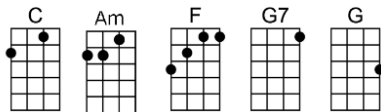

SING E

MOTHER AND CHILD REUNION (BAR)-Paul Simon

4/4 1...2...123 (without intro)

Intro: | C | / | Am | / | (X2)

F G7 C F G7 C
No, I would not give you false hope on this strange and mournful day

F G7 C Am F C G7
But the mother and child re-un-ion is only a motion a-way

Am G Am
Oh, little darling of mine, I can't for the life of me, remember a sadder day

G Am
I know they say let it be, but it just don't work out that way

F G7
In the course of a lifetime runs over and over again

F G7 C F G7 C
But I would not give you false hope on this strange and mournful day

F G7 C Am F C G7
But the mother and child re-un-ion is only a motion a-way

Am G
Oh, little darling of mine, I just can't be-lieve it's so

F G7 C Am F C G7
When the mother and child re-un-ion is only a motion a-way

F G7 C F G7 C
Oh, the mother and child re-union is only a motion a-way

F G7 C Am F C G7
Oh, the mother and child reun-ion is only a moment a-way