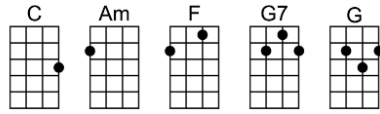

MOTHER AND CHILD REUNION - Paul Simon

4/4 1...2...123 (without intro)

Intro: | C | / | Am | / | (X2)

F G7 C F G7 C
No, I would not give you false hope on this strange and mournful day

F G7 C Am F C G7
But the mother and child re-un-ion is only a motion a-way

Am G Am
Oh, little darling of mine, I can't for the life of me, remember a sadder day

G Am
I know they say let it be, but it just don't work out that way

F G7
In the course of a lifetime runs over and over again

F G7 C F G7 C
But I would not give you false hope on this strange and mournful day

F G7 C Am F C G7
But the mother and child re-un-ion is only a motion a-way

Am G
Oh, little darling of mine, I just can't be-lieve it's so

F G7 C Am F C G7
When the mother and child re-un-ion is only a motion a-way

F G7 C F G7 C
Oh, the mother and child re-un-ion is only a motion a-way

F G7 C Am F C G7
Oh, the mother and child reun-ion is only a moment a-way