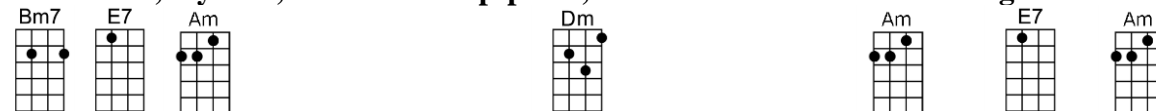

That you'll cherish, dear, through the passing years, this most beautiful Moscow night