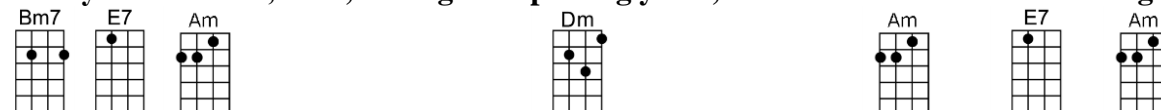

Say you'll cherish, dear, through the passing years, this most beautiful Moscow night