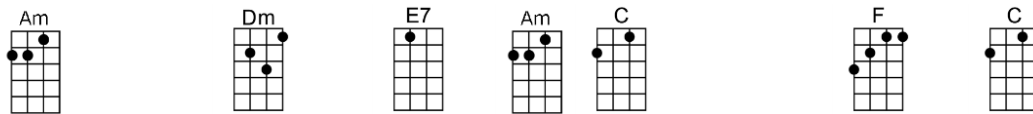

Promise me, my love, as the dawn ap-pears, and the darkness turns into light