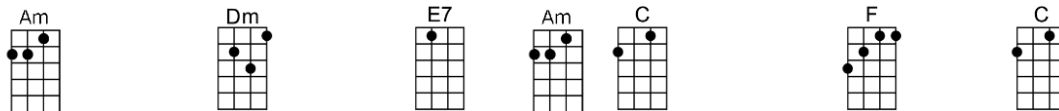

SING A

MOSCOW NIGHTS (BAR)-Solovyov-Sedoi

4/4 1...2...1234

Intro: 2nd line, followed by

Stillness in the grove, not a rustling sound, softly shines the moon, clear and bright

Dear, if you could know how I treasure so, this most beautiful Moscow night

Lazily the brook, like a silvery stream, ripples in the light of the moon

And a song afar fades, as in a dream, in this night that will end too soon (X2)

Instrumental verse

Dearest, why so sad, why the downcast eyes, and your lovely head bent so low

Bm7 E7 Am Dm Am E7 Am
Dear, if you could know how I treasure so, this most beautiful Moscow night

Am Dm E7 Am C F C
Lazily the brook, like a silvery stream, ripples in the light of the moon

Bm7 E7 Am Dm Am E7 Am E7
And a song afar fades, as in a dream, in this night that will end too soon (X2)

Instrumental verse

Am Dm E7 Am C F C
Dearest, why so sad, why the downcast eyes, and your lovely head bent so low

Bm7 E7 Am Dm Am E7 Am
Oh, I mustn't speak, though I'd love to say that you've stolen my heart a-way