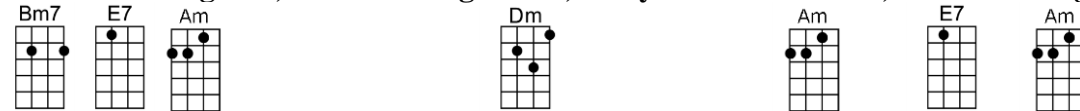

SING A

MOSCOW NIGHTS (BAR)-Solovyov-Sedoi

4/4 1...2...1234

Intro: 2nd line, followed by

Stillness in the grove, not a rustling sound, softly shines the moon, clear and bright

Dear, if you could know how I treasure so, this most beautiful Moscow night

Lazily the brook, like a silvery stream, ripples in the light of the moon

And a song afar fades, as in a dream, in this night that will end too soon (X2)

Instrumental verse

Dearest, why so sad, why the downcast eyes, and your lovely head bent so low

Bm7 E7 Am Dm Am E7 Am
Dear, if you could know how I treasure so, this most beautiful Moscow night

Am Dm E7 Am C F C
Lazily the brook, like a silvery stream, ripples in the light of the moon

Bm7 E7 Am Dm Am E7 Am E7
And a song afar fades, as in a dream, in this night that will end too soon (X2)

Instrumental verse

Am Dm E7 Am C F C
Dearest, why so sad, why the downcast eyes, and your lovely head bent so low

Bm7 E7 Am Dm Am E7 Am
Oh, I mustn't speak, though I'd love to say that you've stolen my heart a-way