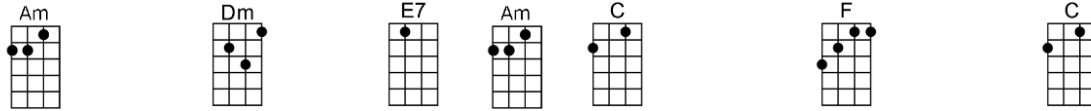

SING A

MOSCOW NIGHTS (BAR)-Solovyov-Sedoi

4/4 1...2...1234

Intro: 2nd line, followed by

Stillness in the grove, not a rustling sound, softly shines the moon, clear and bright

Dear, if you could know how I treasure so, this most beautiful Moscow night

Lazily the brook, like a silvery stream, ripples in the light of the moon

And a song afar fades, as in a dream, in this night that will end too soon (X2)

Instrumental verse

Dearest, why so sad, why the downcast eyes, and your lovely head bent so low

Bm7 E7 Am Dm Am E7 Am
Dear, if you could know how I treasure so, this most beautiful Moscow night

Am Dm E7 Am C F C
Lazily the brook, like a silvery stream, ripples in the light of the moon

Bm7 E7 Am Dm Am E7 Am E7
And a song afar fades, as in a dream, in this night that will end too soon (X2)

Instrumental verse

Am Dm E7 Am C F C
Dearest, why so sad, why the downcast eyes, and your lovely head bent so low

Bm7 E7 Am Dm Am E7 Am
Oh, I mustn't speak, though I'd love to say that you've stolen my heart a-way