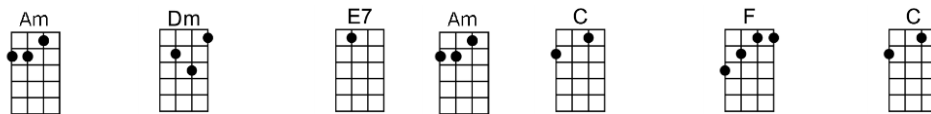

SING A

MOSCOW NIGHTS (BAR)-Solovyov-Sedoi

4/4 1...2...1234

Intro: 2nd line, followed by

Stillness in the grove, not a rustling sound, softly shines the moon, clear and bright

Dear, if you could know how I treasure so, this most beautiful Moscow night

Lazily the brook, like a silvery stream, ripples in the light of the moon

And a song afar fades, as in a dream, in this night that will end too soon (X2)

Instrumental verse

Dearest, why so sad, why the downcast eyes, and your lovely head bent so low

Bm7 E7 Am Dm Am E7 Am
Dear, if you could know how I treasure so, this most beautiful Moscow night

Am Dm E7 Am C F C
Lazily the brook, like a silvery stream, ripples in the light of the moon

Bm7 E7 Am Dm Am E7 Am E7
And a song afar fades, as in a dream, in this night that will end too soon (X2)

Instrumental verse

Am Dm E7 Am C F C
Dearest, why so sad, why the downcast eyes, and your lovely head bent so low

Bm7 E7 Am Dm Am E7 Am
Oh, I mustn't speak, though I'd love to say that you've stolen my heart a-way