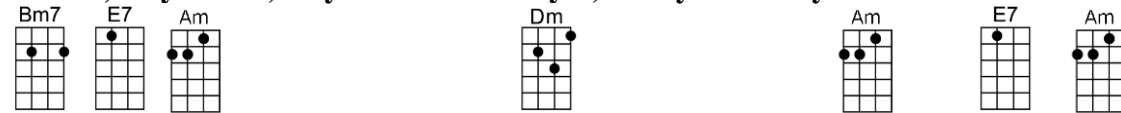

SING A

MOSCOW NIGHTS (BAR)-Solovyov-Sedoi

4/4 1...2...1234

Intro: 2nd line, followed by

Stillness in the grove, not a rustling sound, softly shines the moon, clear and bright

Dear, if you could know how I treasure so, this most beautiful Moscow night

Lazily the brook, like a silvery stream, ripples in the light of the moon

And a song afar fades, as in a dream, in this night that will end too soon (X2)

Instrumental verse

Dearest, why so sad, why the downcast eyes, and your lovely head bent so low

Bm7 E7 Am Dm Am E7 Am
Dear, if you could know how I treasure so, this most beautiful Moscow night

Am Dm E7 Am C F C
Lazily the brook, like a silvery stream, ripples in the light of the moon

Bm7 E7 Am Dm Am E7 Am E7
And a song afar fades, as in a dream, in this night that will end too soon (X2)

Instrumental verse

Am Dm E7 Am C F C
Dearest, why so sad, why the downcast eyes, and your lovely head bent so low

Bm7 E7 Am Dm Am E7 Am
Oh, I mustn't speak, though I'd love to say that you've stolen my heart a-way