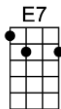

SING A

MOSCOW NIGHTS-Solovyov-Sedoi

4/4 1...2...1234

Intro: 2nd line, followed by

Stillness in the grove, not a rustling sound, softly shines the moon, clear and bright

Dear, if you could know how I treasure so, this most beautiful Moscow night

Lazily the brook, like a silvery stream, ripples in the light of the moon

And a song afar fades, as in a dream, in this night that will end too soon (X2)

Instrumental verse

Dearest, why so sad, why the downcast eyes, and your lovely head bent so low

Instrumental verse

Am Dm E7 Am C F C
Dearest, why so sad, why the downcast eyes, and your lovely head bent so low

Bm7 E7 Am Dm Am E7 Am
Oh, I mustn't speak, though I'd love to say that you've stolen my heart a-way