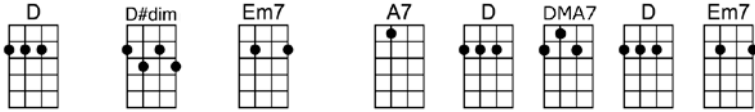

## Intro: 1st 2 lines

Moonlight be-comes you, it goes with your hair

You certainly know the right thing to wear

Moonlight be-comes you, I'm thrilled at the sight

And I could get so ro-mantic to-night

You're all dressed up to go dreaming, now don't tell me I'm wrong

# MOONLIGHT BECOMES YOU - Jimmy Van Heusen

4/4 1...2...1234

Johnny Burke

Intro: 1st 2 lines

D D#dim Em7 A7 D DMA7 D Em7  
Moonlight be-comes you, it goes with your hair

A7b9 F#m7 B7 Em7 A7 F#m7 B7b9 Em7 A7b9  
You certainly know the right thing to wear

C#m7b5 F#7b9 Bm E7 Em7 A7  
And what a night to go dreaming, mind if I tag a-long

A7#5 D D#dim Em7 A7 D DMA7 D Em7  
If I say: "I love you," I want you to know

A7b9 F#m7 B7 Em7 A7 F#7 B7b9  
It's not just be-cause there's moonlight, al-though

Em7 A7 D6 Am7 D7  
1. Moonlight be-comes you so (repeat bridge "You're all dressed up...")

Em7 A7 F#m7 B7b9 Em7 A7 D6 D6/9  
2. Moonlight be-comes you.....moonlight be-comes you so.