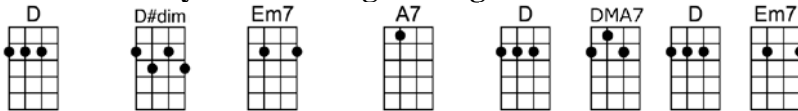

## Intro: 1st 2 lines

Moonlight be-comes you, it goes with your hair

You certainly know the right thing to wear

Moonlight be-comes you, I'm thrilled at the sight

And I could get so ro-mantic to-night

You're all dressed up to go dreaming, now don't tell me I'm wrong

# MOONLIGHT BECOMES YOU - Jimmy Van Heusen

4/4 1...2...1234

Johnny Burke

Intro: 1st 2 lines

D D#dim Em7 A7 D DMA7 D Em7  
Moonlight be-comes you, it goes with your hair

A7b9 F#m7 B7 Em7 A7 F#m7 B7b9 Em7 A7b9  
You certainly know the right thing to wear

C#m7b5 F#7b9 Bm E7 Em7 A7  
And what a night to go dreaming, mind if I tag a-long

A7#5 D D#dim Em7 A7 D DMA7 D Em7  
If I say: "I love you," I want you to know

A7b9 F#m7 B7 Em7 A7 F#7 B7b9  
It's not just be-cause there's moonlight, al-though