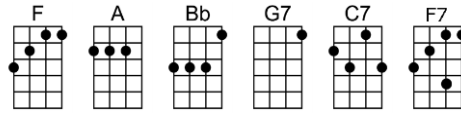

MAKE ME A PALLET ON YOUR FLOOR_(BAR)

4/4 1...2...1234

Intro: F A Bb G7 F C7 F F7 (4 beats each)

Bb **F F7 Bb** **F**
 I'd be more than satis-fied, if I could catch a train and ride
F A Bb G7 F C7 F F7
 If I reach At-lanta, with no place to go, make me a pallet on your floor

Bb **F F7 Bb** **F**
 Make me a pallet on your floor, make me a pallet on your floor
F A Bb G7
 Make it soft, make it low, so my good gal will never know
F C7 F F7
 Make me a pallet on your floor

Bb **F F7 Bb** **F**
 Come all you good time friends of mine, come all you good time friends of mine
F A Bb G7 F C7 F F7
 When I had a dollar, you treated me so fine. Where'd you go when I only had a dime?

Bb **F F7 Bb** **F**
 Make me a pallet on your floor, make me a pallet on your floor
F A Bb G7
 Make it soft, make it low, so my good gal will never know
F C7 F F7
 Make me a pallet on your floor

Interlude: First 2 lines

Bb **F F7 Bb** **F**
 These blues is everywhere I see, worried blues is everywhere I see
F A Bb G7 F C7 F F7
 The blues is all a-round me, they're everywhere I see. Nobody's had these blues like me

Bb **F F7 Bb** **F**
 Make me a pallet on your floor, make me a pallet on your floor
F A Bb G7
 Make it soft, make it low, so my good gal will never know
F C7 F
 Make me a pallet on your floor
F A Bb G7
 Make it soft, make it low, so my good gal will never know
F C7 F C7 F
 Make me a pallet on your floor