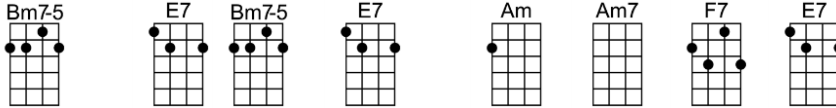

SING A

LULLABY OF THE LEAVES - B. Petkere/J. Young

4/4 1...2...1234

Intro: First 4 chords (X2)

Cradle me where southern skies can watch me with a million eyes

Oh, sing me to sleep, lulla-by of the leaves

Cover me with heaven's blue and let me dream a dream or two

Intro: First 4 chords (X2)

Am Am7 Bm7b5 E7#5 Am7 A7 Dm7
Cradle me where southern skies can watch me with a million eyes

Bm7b5 E7 Bm7b5 E7 Am Am7 F7 E7
Oh, sing me to sleep, lulla-by of the leaves

Am Am7 Bm7b5 E7#5 Am7 A7 Dm7
Cover me with heaven's blue and let me dream a dream or two

Bm7b5 E7 Bm7b5 E7 Am Dm7 Am
Oh, sing me to sleep, lulla-by of the leaves.

F9

I'm breezing along, along with the breeze,

AMA7 A6 AMA7 A6

I'm hearing a song, a song thru the trees; ooh ooh ooh ooh ooh

F9

That pine melody caressing the shore,

AMA7 Bbdim Bm7 F7 E7

Familiar to me, I've heard it before; ooh ooh that's South-land

Am Am7 Bm7b5 E7#5 Am7 A7 Dm7

Don't I feel it in my soul, and don't I know I've reached my goal,

Bm7b5 E7 Bm7b5 E7 Bm7b5 E7 Bm7b5 E7
Oh, sing me to sleep, sing me to sleep