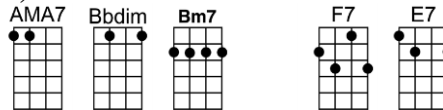

SING A

LULLABY OF THE LEAVES - B. Petkere/J. Young

4/4 1...2...1234

Intro: First 4 chords (X2)

Cradle me where southern skies can watch me with a million eyes

Oh, sing me to sleep, lulla-by of the leaves

Cover me with heaven's blue and let me dream a dream or two

Oh, sing me to sleep, lulla-by of the leaves.

I'm breezing along, along with the breeze,

I'm hearing a song, a song thru the trees; ooh ooh ooh ooh ooh

That pine melody caressing the shore,

Familiar to me, I've heard it before; ooh ooh that's South-land

Intro: First 4 chords (X2)

Am Am7 Bm7b5 E7#5 Am7 A7 Dm7
Cradle me where southern skies can watch me with a million eyes

Bm7b5 E7 Bm7b5 E7 Am Am7 F7 E7
Oh, sing me to sleep, lulla-by of the leaves

Am Am7 Bm7b5 E7#5 Am7 A7 Dm7
Cover me with heaven's blue and let me dream a dream or two

AMA7 Bbdim Bm7 F7 E7

Familiar to me, I've heard it before; ooh ooh that's South-land

Am Am7 Bm7b5 E7#5 Am7 A7 Dm7

Don't I feel it in my soul, and don't I know I've reached my goal,

Bm7b5 E7 Bm7b5 E7 Bm7b5 E7 Bm7b5 E7
Oh, sing me to sleep, sing me to sleep