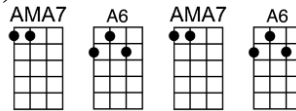

I'm hearing a song, a song thru the trees; ooh ooh ooh ooh ooh

That pine melody caressing the shore,