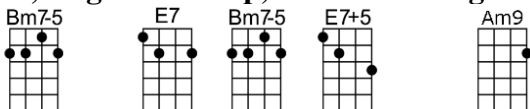

Sing me to sleep, lullaby of the leaves.