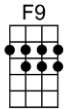

I'm breezing along, along with the breeze,