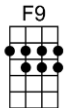

That pine melody caressing the shore,