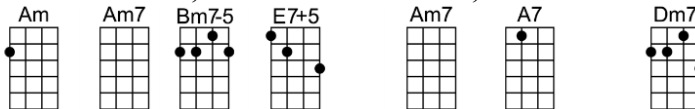

SING A

LULLABY OF THE LEAVES - B. Petkere/J. Young

4/4 1...2...1234

Intro: First 4 chords (X2)

Cradle me where southern skies can watch me with a million eyes

Oh, sing me to sleep, lulla-by of the leaves

Cover me with heaven's blue and let me dream a dream or two

Oh, sing me to sleep, lulla-by of the leaves.

I'm breezing along, along with the breeze,

I'm hearing a song, a song thru the trees; ooh ooh ooh ooh ooh

That pine melody caressing the shore,

Familiar to me, I've heard it before; ooh ooh that's South-land

Intro: First 4 chords (X2)

Am Am7 Bm7b5 E7#5 Am7 A7 Dm7
Cradle me where southern skies can watch me with a million eyes

Bm7b5 E7 Bm7b5 E7 Am Am7 F7 E7
Oh, sing me to sleep, lulla-by of the leaves

Am Am7 Bm7b5 E7#5 Am7 A7 Dm7
Cover me with heaven's blue and let me dream a dream or two