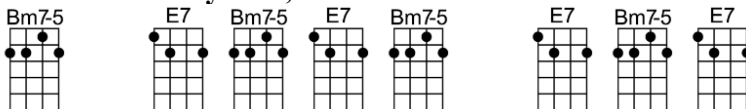

Oh, sing me to sleep, sing me to sleep