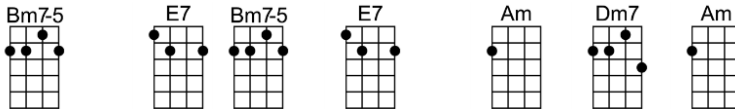

SING A

LULLABY OF THE LEAVES - B. Petkere/J. Young

4/4 1...2...1234

Intro: First 4 chords (X2)

Cradle me where southern skies can watch me with a million eyes

Oh, sing me to sleep, lulla-by of the leaves

Cover me with heaven's blue and let me dream a dream or two

Intro: First 4 chords (X2)

Am Am7 Bm7b5 E7#5 Am7 A7 Dm7
Cradle me where southern skies can watch me with a million eyes

Bm7b5 E7 Bm7b5 E7 Am Am7 F7 E7
Oh, sing me to sleep, lulla-by of the leaves

Am Am7 Bm7b5 E7#5 Am7 A7 Dm7
Cover me with heaven's blue and let me dream a dream or two

Bm7b5 E7 Bm7b5 E7 Am Dm7 Am
Oh, sing me to sleep, lulla-by of the leaves.

F9

I'm breezing along, along with the breeze,

AMA7 A6 AMA7 A6

I'm hearing a song, a song thru the trees; ooh ooh ooh ooh ooh

F9

That pine melody caressing the shore,

AMA7 Bbdim Bm7 F7 E7

Familiar to me, I've heard it before; ooh ooh that's South-land

Am Am7 Bm7b5 E7#5 Am7 A7 Dm7

Don't I feel it in my soul, and don't I know I've reached my goal,

Bm7b5 E7 Bm7b5 E7 Bm7b5 E7 Bm7b5 E7
Oh, sing me to sleep, sing me to sleep