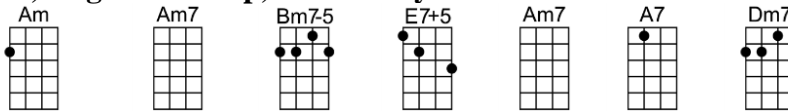

SING A

LULLABY OF THE LEAVES - B. Petkere/J. Young

4/4 1...2...1234

Intro: First 4 chords (X2)

Cradle me where southern skies can watch me with a million eyes

Oh, sing me to sleep, lulla-by of the leaves

Cover me with heaven's blue and let me dream a dream or two

Intro: First 4 chords (X2)

Am Am7 Bm7b5 E7#5 Am7 A7 Dm7
Cradle me where southern skies can watch me with a million eyes

Bm7b5 E7 Bm7b5 E7 Am Am7 F7 E7
Oh, sing me to sleep, lulla-by of the leaves

Am Am7 Bm7b5 E7#5 Am7 A7 Dm7
Cover me with heaven's blue and let me dream a dream or two

Bm7b5 E7 Bm7b5 E7 Am Dm7 Am
Oh, sing me to sleep, lulla-by of the leaves.

F9

I'm breezing along, along with the breeze,

AMA7 A6 AMA7 A6

I'm hearing a song, a song thru the trees; ooh ooh ooh ooh ooh

F9

That pine melody caressing the shore,

AMA7 Bbdim Bm7 F7 E7

Familiar to me, I've heard it before; ooh ooh that's South-land

Am Am7 Bm7b5 E7#5 Am7 A7 Dm7

Don't I feel it in my soul, and don't I know I've reached my goal,

Bm7b5 E7 Bm7b5 E7 Bm7b5 E7 Bm7b5 E7
Oh, sing me to sleep, sing me to sleep