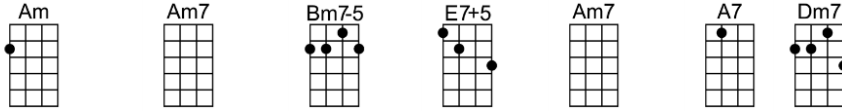

SING A

LULLABY OF THE LEAVES - B. Petkere/J. Young

4/4 1...2...1234

Intro: First 4 chords (X2)

Cradle me where southern skies can watch me with a million eyes

Oh, sing me to sleep, lulla-by of the leaves

Cover me with heaven's blue and let me dream a dream or two

Intro: First 4 chords (X2)

Am Am7 Bm7b5 E7#5 Am7 A7 Dm7
Cradle me where southern skies can watch me with a million eyes

Bm7b5 E7 Bm7b5 E7 Am Am7 F7 E7
Oh, sing me to sleep, lulla-by of the leaves

Am Am7 Bm7b5 E7#5 Am7 A7 Dm7
Cover me with heaven's blue and let me dream a dream or two

Bm7b5 E7 Bm7b5 E7 Am Dm7 Am
Oh, sing me to sleep, lulla-by of the leaves.

F9

I'm breezing along, along with the breeze,

AMA7 A6 AMA7 A6

I'm hearing a song, a song thru the trees; ooh ooh ooh ooh ooh

F9

That pine melody caressing the shore,

AMA7 Bbdim Bm7 F7 E7

Familiar to me, I've heard it before; ooh ooh that's South-land

Am Am7 Bm7b5 E7#5 Am7 A7 Dm7

Don't I feel it in my soul, and don't I know I've reached my goal,

Bm7b5 E7 Bm7b5 E7 Bm7b5 E7 Bm7b5 E7
Oh, sing me to sleep, sing me to sleep