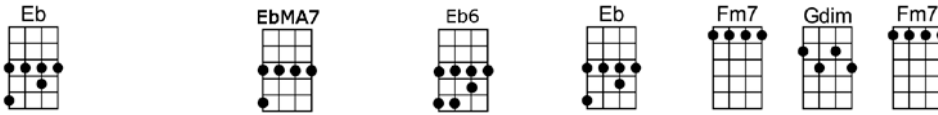

LULLABY IN RAGTIME_(BAR)

4/4 1...2...1234

Won't you play the music so the cradle can rock to a lullaby in ragtime

Sleepy hands are creeping to the end of the clock, play a lullaby in ragtime

You can tell the sandman is on his way by the way that they play

As still as the trill of a thrush at twilight's hush.....so you can hear the

4

Rhythm of the ripples on the side of the boat as you sail a-way to dreamland

High above the moon you hear a silvery note as the sandman takes your hand

So rock-a-bye my baby, don't you cry my baby, sleepy time is nigh

Won't you rock me to a ragtime lull - a - by.

LULLABY IN RAGTIME

4/4 1...2...1234

Eb EbMA7 Eb6 Eb Fm7 Gdim Fm7
Won't you play the music so the cradle can rock to a lullaby in ragtime

Fm FmM7 Fm7 Bb7 Fm7 Bb7#5 Eb
Sleepy hands are creeping to the end of the clock, play a lullaby in ragtime

Eb EbMA7 Eb7 Ab Abm6
You can tell the sandman is on his way by the way that they play

F7 Cm7 F7 Bb7 Bb7#5
As still as the trill of a thrush at twilight's hush..... so you can hear the