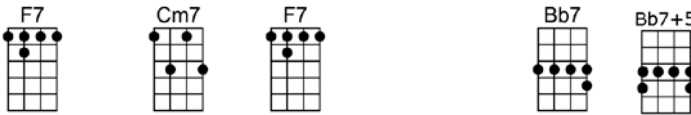

LULLABY IN RAGTIME_(BAR)

4/4 1...2...1234

Won't you play the music so the cradle can rock to a lullaby in ragtime

Sleepy hands are creeping to the end of the clock, play a lullaby in ragtime

You can tell the sandman is on his way by the way that they play

As still as the trill of a thrush at twilight's hush.....so you can hear the

4

Rhythm of the ripples on the side of the boat as you sail a-way to dreamland

High above the moon you hear a silvery note as the sandman takes your hand

So rock-a-bye my baby, don't you cry my baby, sleepy time is nigh

Won't you rock me to a ragtime lull - a - by.

LULLABY IN RAGTIME

4/4 1...2...1234

Eb EbMA7 Eb6 Eb Fm7 Gdim Fm7
Won't you play the music so the cradle can rock to a lullaby in ragtime

Fm FmM7 Fm7 Bb7 Fm7 Bb7#5 Eb
Sleepy hands are creeping to the end of the clock, play a lullaby in ragtime

Eb EbMA7 Eb7 Ab Abm6
You can tell the sandman is on his way by the way that they play

F7 Cm7 F7 Bb7 Bb7#5
As still as the trill of a thrush at twilight's hush..... so you can hear the