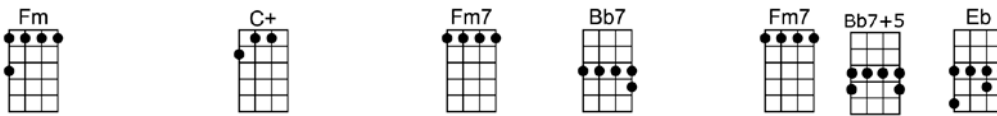

LULLABY IN RAGTIME_(BAR)

4/4 1...2...1234

Won't you play the music so the cradle can rock to a lullaby in ragtime

Sleepy hands are creeping to the end of the clock, play a lullaby in ragtime

You can tell the sandman is on his way by the way that they play

As still as the trill of a thrush at twilight's hush.....so you can hear the

4

Rhythm of the ripples on the side of the boat as you sail a-way to dreamland

High above the moon you hear a silvery note as the sandman takes your hand

So rock-a-bye my baby, don't you cry my baby, sleepy time is nigh

Won't you rock me to a ragtime lull - a - by.

LULLABY IN RAGTIME

4/4 1...2...1234

Eb EbMA7 Eb6 Eb Fm7 Gdim Fm7
Won't you play the music so the cradle can rock to a lullaby in ragtime

Fm FmM7 Fm7 Bb7 Fm7 Bb7#5 Eb
Sleepy hands are creeping to the end of the clock, play a lullaby in ragtime

Eb EbMA7 Eb7 Ab Abm6
You can tell the sandman is on his way by the way that they play

F7 Cm7 F7 Bb7 Bb7#5
As still as the trill of a thrush at twilight's hush..... so you can hear the